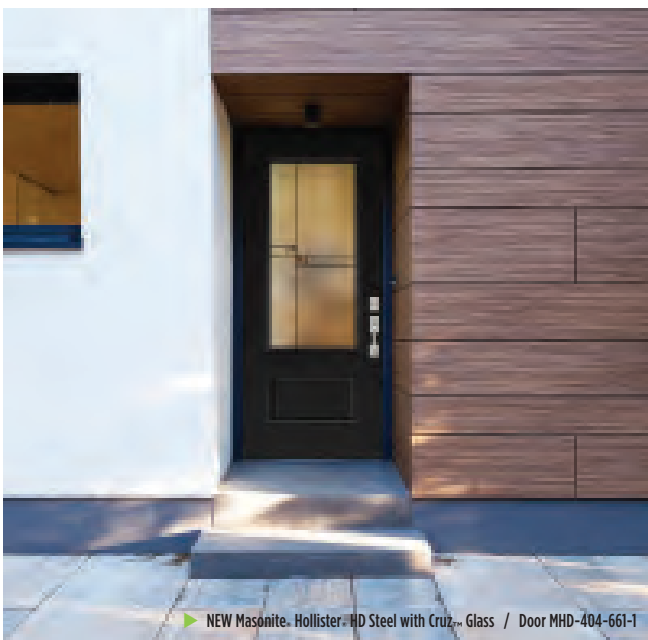

NEW Cruz Glass

661 - AB
ANTIQUE BLACK CAMING

EXPO

IRON

CLASSIC

TEXTURES

LINEA

ESSENTIA