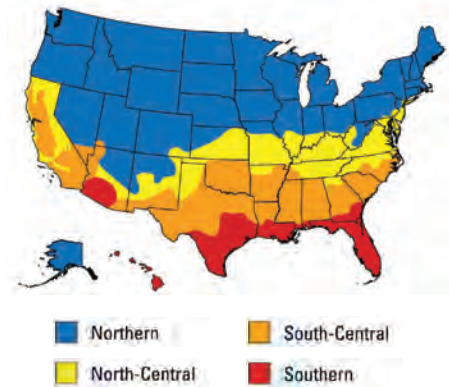

For further information, see our website at: www.masonite.com

1. **1. U-Factor:** Measures the rate of heat transfer through a product. It considers all elements of an assembly including conductivity, air flow and glass emissivity. A lower U-Factor indicates a better-insulating product.
2. **2. SHGC (Solar Heat Gain Coefficient):** Measures the amount of energy that passes through glass from the sun, creating additional heat. The lower the SHGC, the better it blocks solar heat.

Masonite ENERGY STAR_® Compliant Products

NZ Northern Zones only
HC Hard Coat - Pyrolytic Low-E
SC Soft Coat - Sputter Low-E

GLASS TYPE		GLAZING LEVEL					FULL LITE	
		OPAQUE	1/4 LITE	1/2 LITE	3/4 LITE		HC	SC
WOOD-EDGE STEEL DOORS	Clear 1/2" IG		✓					
	Clear 1/2" IG E Grids		✓					
	Clear Blinds				✓			
	Low-E Blinds #2			✓	✓			✓
	Clear 1" IG		✓	✓				
	Clear 1" IG Int Grids		✓	✓	✓			
	Low-E 1" IG Surface #2		✓	✓	✓	NZ		✓
	Low-E 1" IG Surface #2 (Grids)		✓	✓	✓	✓		✓
	Triple Pane Deco IG w/Caming		✓	✓	✓		NZ	
	Low-E Triple Pane Deco IG w/Caming							✓

[†]0.13U-Factor for opaque doors only

FIBERGLASS DOORS	Clear 1/2" IG		✓					
	Clear 1/2" IG E Grids		✓					
	Clear Blinds							
	Low-E Blinds #2			✓	✓			
	Clear 1" IG		✓					
	Clear 1" IG Int Grids		✓		✓			
	Low-E Surface #2 1" IG		✓	✓	✓	NZ		✓
	Low-E Surface #2 1" IG E Grids		✓	✓	✓	✓		✓
	Triple Pane Deco IG w/ Caming		✓	✓	✓		NZ	
	Low-E Triple Pane Deco IG w/ Caming							✓

[†]U-Factor for opaque doors only. 'IG' = Insulated Glass.

* Please verify qualification with the NFRC performance label affixed to the door.

ENERGY STAR_® Product Performance Criteria

GLAZING LEVEL	U-FACTOR¹	SHGC²	
ALL	≤ 0.17	No Rating	
≤ 1/2-Lite	≤ 0.25	≤ 0.25	
> 1/2-Lite	≤ 0.30	Northern North-Central	≤ 0.40
		Southern South-Central	≤ 0.25

¹ Btu/h.ft.² °F. ² Fraction of incident solar radiations Air Leakage for Swinging Doors ≤ 0.5 cfm/ft²