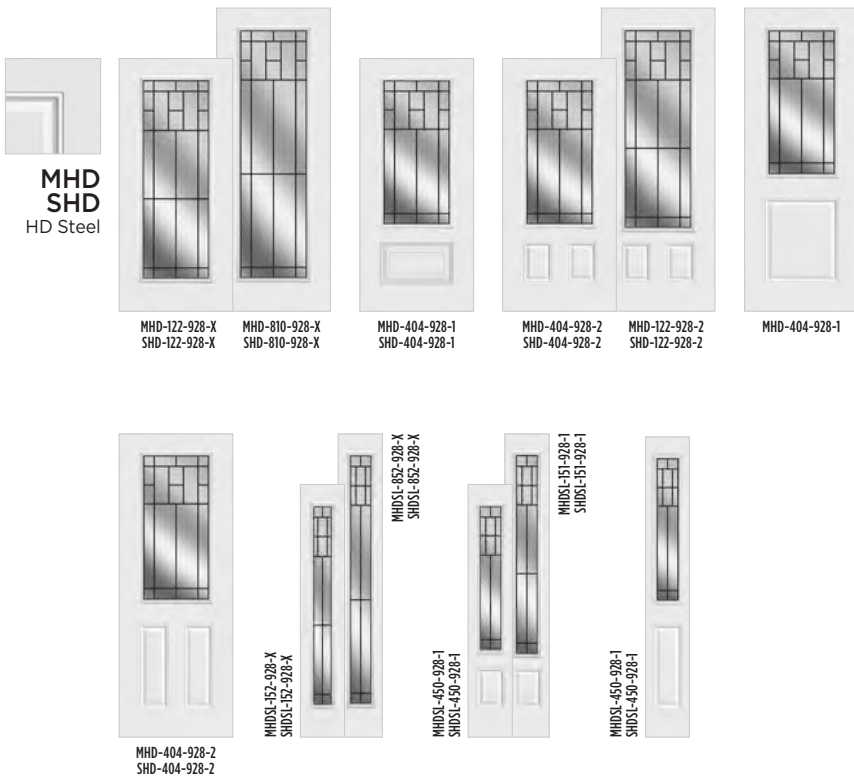

EXPO

IRON

CLASSIC

TEXTURES

LINEA

ESSENTIA

BELLEVILLE. SMOOTH DOORS

HD STEEL DOORS