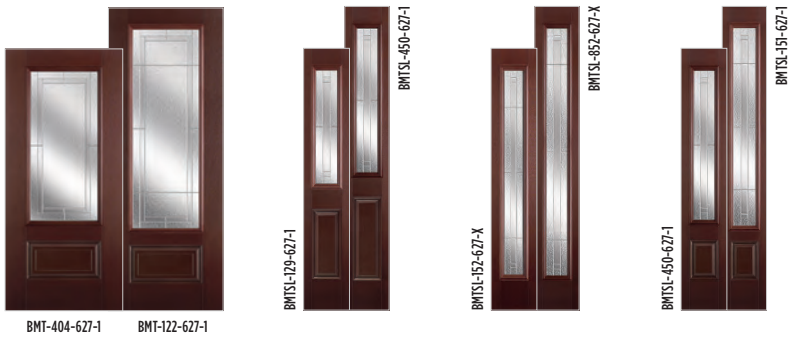

NEW Focus™ Glass

BELLEVILLE® TEXTURED DOORS