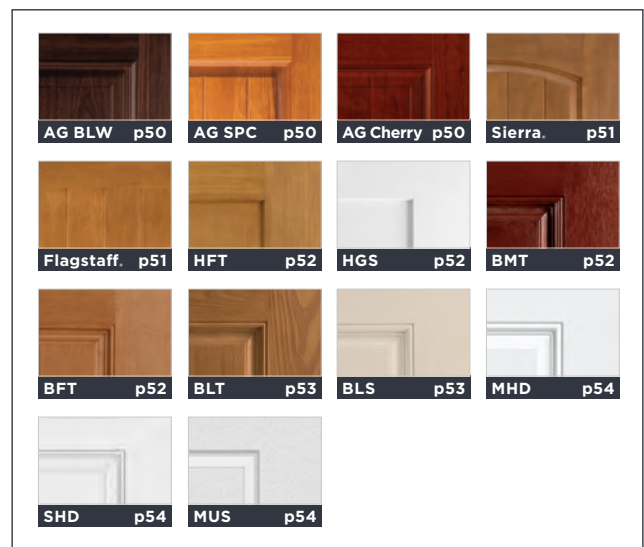

PANELS.

p48