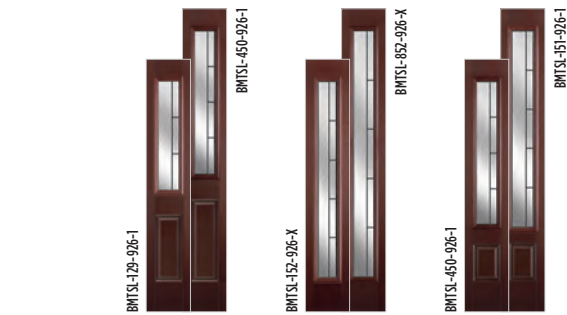

Tanglewood. Glass

BELLEVILLE. TEXTURED DOORS

	6'8"											8'0"									
	106-1	106-1P	106-2	106-3	122-X	404-1	404-2	129-1	151-X	152-X	450-1	122-1	122-2	404-1	404-1P	404-2	810-X	151-1	450-1	852-X	
WR	106-926-1	106-926-1P	106-926-2	106-926-3	122-926-X	404-926-1	404-926-2	129-926-1	151-926-X	152-926-X	450-926-1	122-926-1	122-926-2	404-926-1	404-926-1P	404-926-2	810-926-X	151-926-1	450-926-1	852-926-X	
BMT		•	•	•	•	•	•	•	•	•	•	•	•	•	•	•	•	•	•	•	•
BFT									•												
BLT	•			•	•		•	•		•	•			•		•	•	•	•	•	•
▶ OAK			•		•		•			•	•					•	•	•	•	•	•
BLS	•	•	•	•	•	•	•	•		•	•	•		•	•	•	•	•	•	•	•
MHD	•	•	•		•	•	•	•		•	•		•	•		•	•	•	•	•	•
SHD	•	•			•	•	•	•		•	•		•			•	•	•	•	•	•