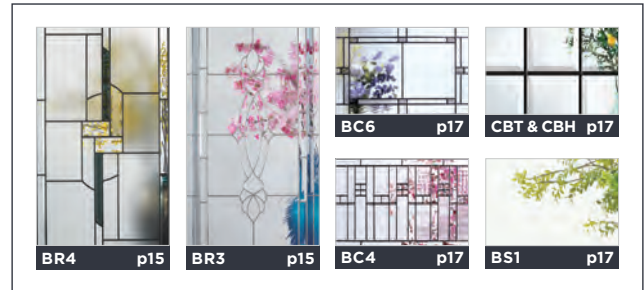

BARRINGTON.

ULTIMATE STYLE & DURABILITY

p12