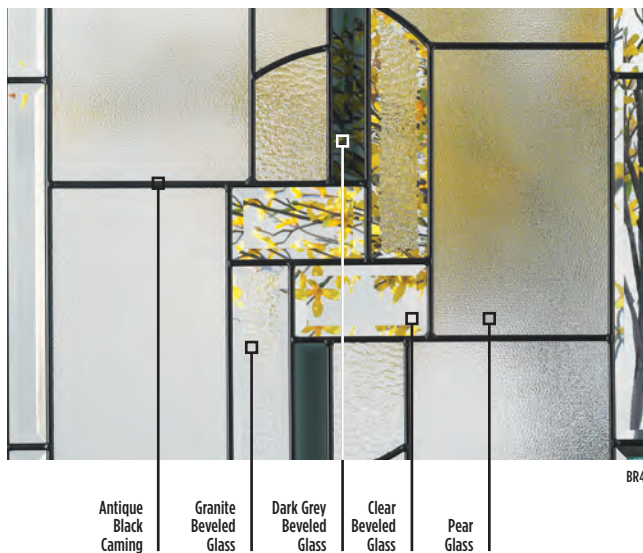

Barrington. Traditional Glass

BR4 - AB / BR3 - AB - P
ANTIQUE BLACK CAMING / PLATINUM CAMING

PRIVACY RATING

1	4	7	10
Least Obscure	▲	▲	Most Obscure