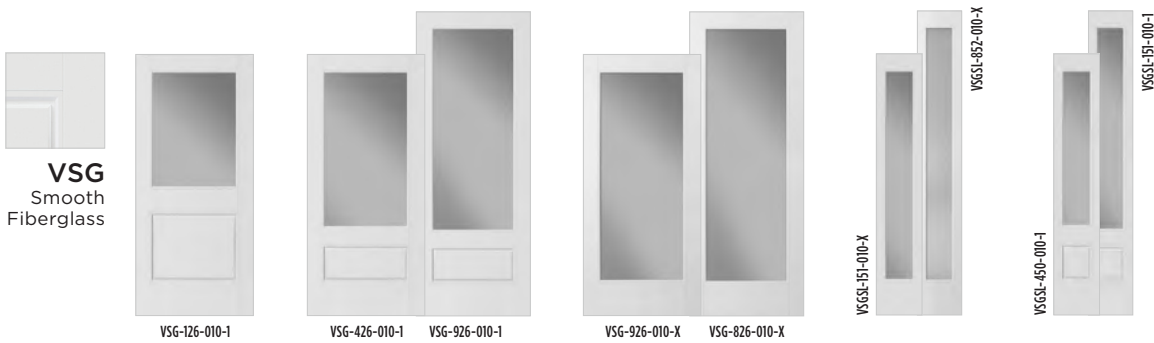

VISTAGRANDE. SMOOTH FLUSH-GLAZED DOORS / CLEAR GLASS

6'8"											
	106-010-1	126-010-1	114-010-X	120-010-X	122-010-X	404-010-1	420-010-1	426-010-1	926-010-X	152-010-X	450-010-1
VFT	•	•	•	•	•	•	•	•	•	•	•
VSG	•	•	•	•	•	•	•	•	•	•	•

8'0"									
	120-010-1	122-010-1	810-010-X	814-010-X	820-010-X	826-010-X	926-010-1	151-010-1	852-010-X
VFT	•	•	•	•	•	•	•	•	•
VSG	•	•	•	•	•	•	•	•	•