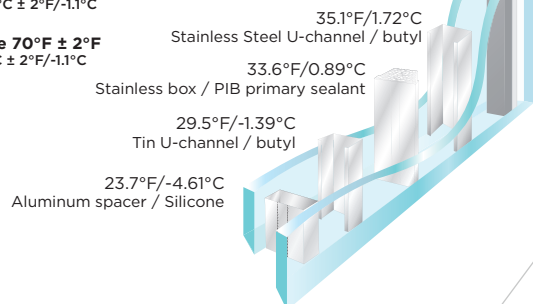

ENERGY SAVING

The thermal performance of a window plays a major role in household energy conservation. A high-performance window system will keep your energy costs low by reducing heat loss in the winter and heat gain in the summer.

UP TO
+14.4°F/8.0°C
warmer temperature
at the edge of the glass
(vs. Aluminum spacer / Silicone)

38.1°F/3.39°C
Warm-Edge
Flexible Spacers

Outside 0°F ± 2°F
-17.8°C ± 2°F/-1.1°C

Inside 70°F ± 2°F
21.1°C ± 2°F/-1.1°C