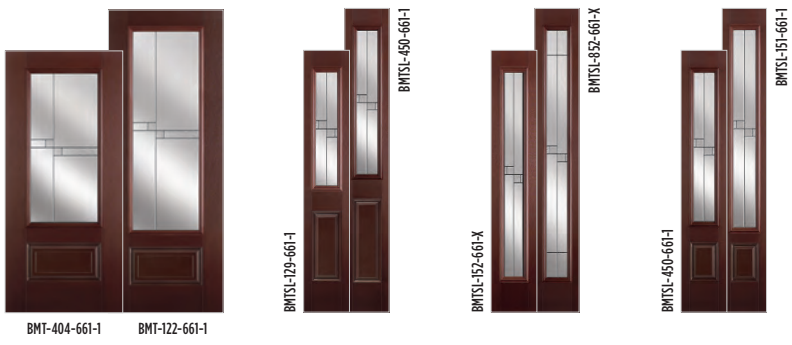

NEW **Cruz**™ Glass

BELLEVILLE™ TEXTURED DOORS