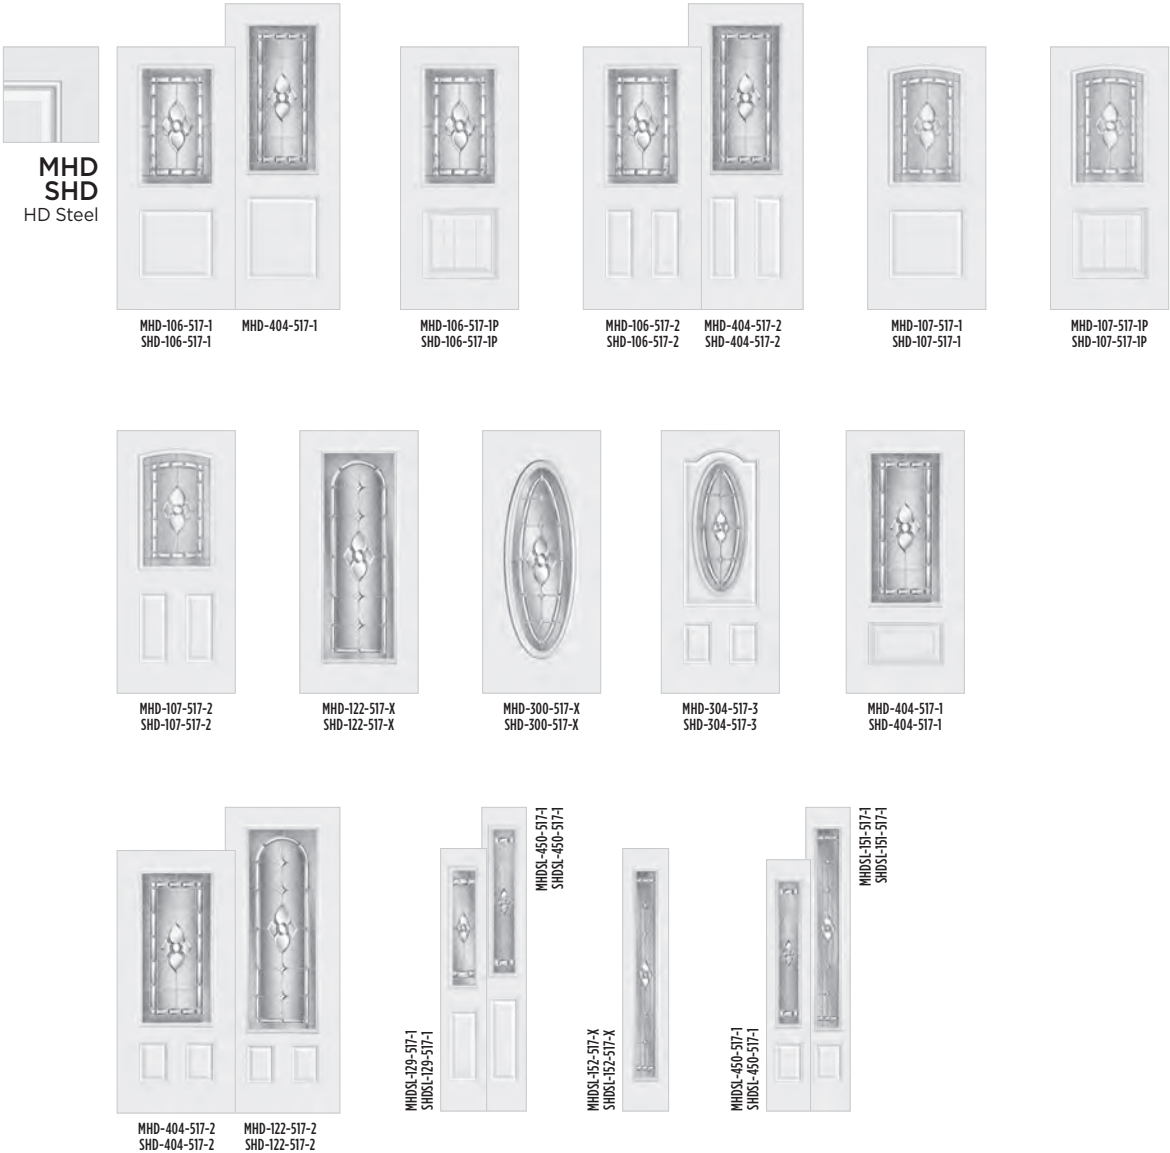

## BELLEVILLE. SMOOTH DOORS

EXPO

IRON

CLASSIC

TEXTURES

LINEA

ESSENTIA

HD STEEL DOORS