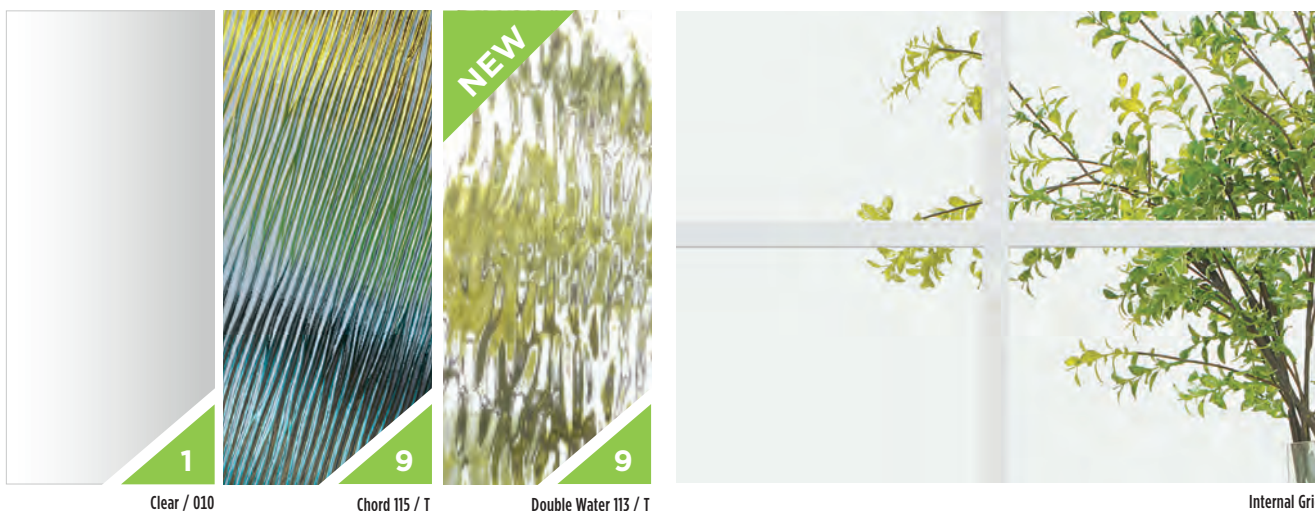

# Internal & External Grids

**INTERNAL GRID TYPES** (specify grid type when ordering)  
 All grid styles are not available in all lite sizes. Please call for availability.

**A**  
 White  
 Slimline  
 5/16"