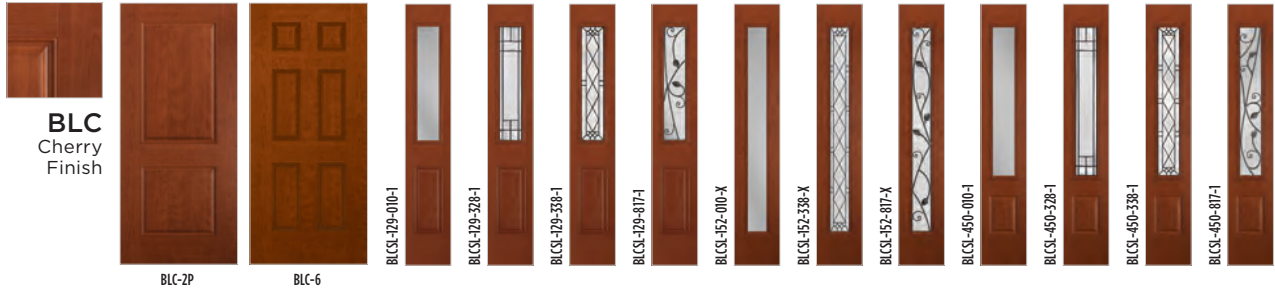

MASONITE PANELS.

AVANTGUARD® FINISH FIBERGLASS DOORS