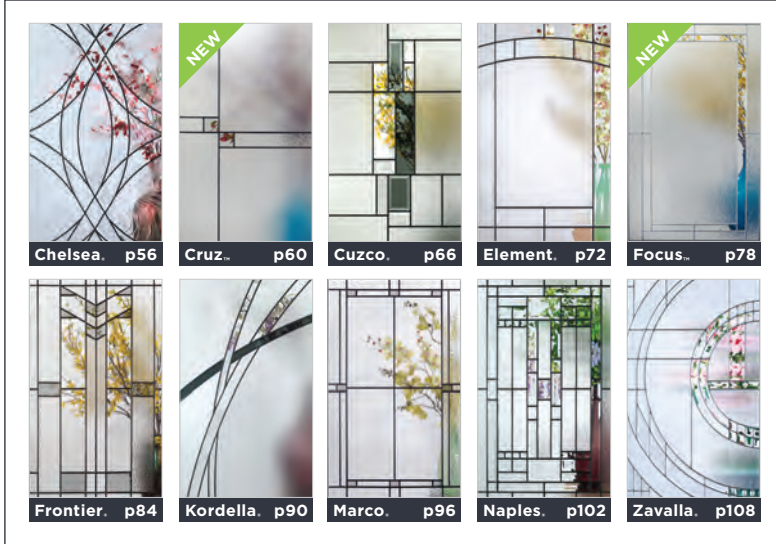

From the authentic charm of the Masonite Heritage Series™ to the sleek artistry of the Masonite Expo. series, it has never been easier to find the door to complement your design vision. Choose from hundreds of panel and glass combinations or opt for one of our panel door options.

MASONITE EXPO.

p55