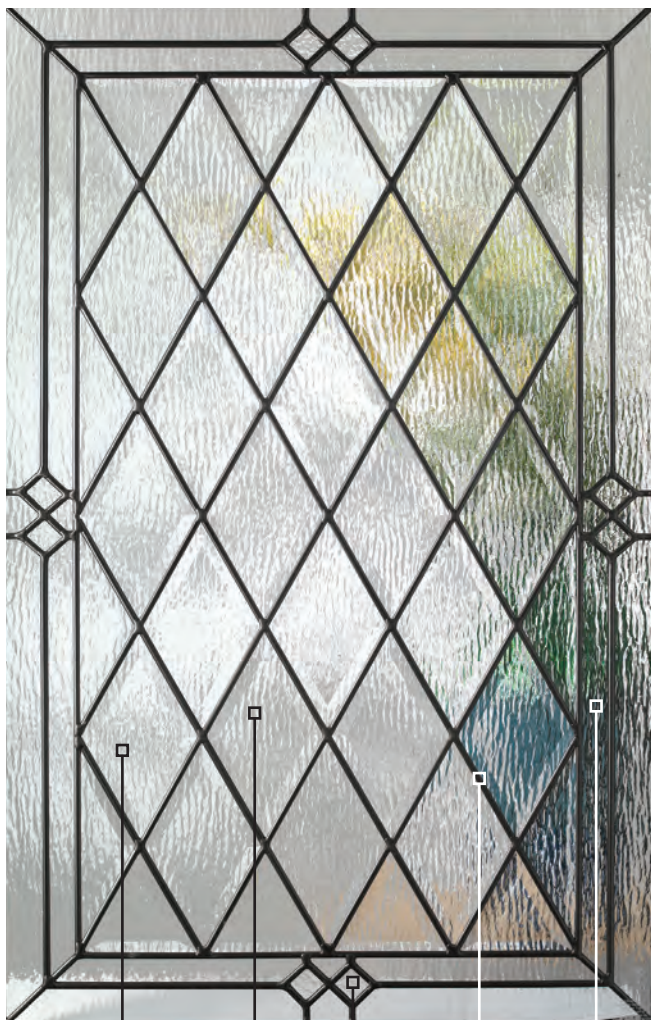

Alston Glass

338 - AB
ANTIQUE BLACK CAMING

PRIVACY RATING **1** ————— **9** **10**
Least Obscure ▲ Most Obscure

Clear Beveled Glass   Tempered Nagara Glass (Inside Facing)   Granite Glass   Antique Black Caming   Tempered Water Glass