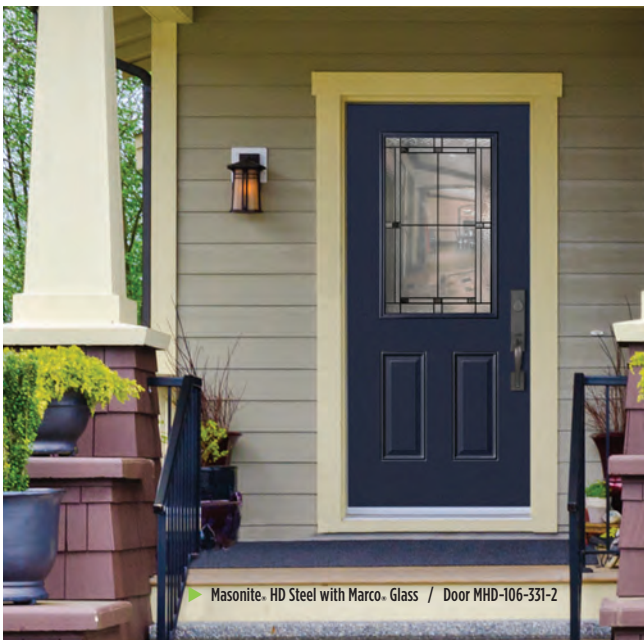

# Marco Glass

331 - AB  
ANTIQUÉ BLACK CAMING

EXPO

IRON

CLASSIC

TEXTURES

LINEA

ESSENTIA