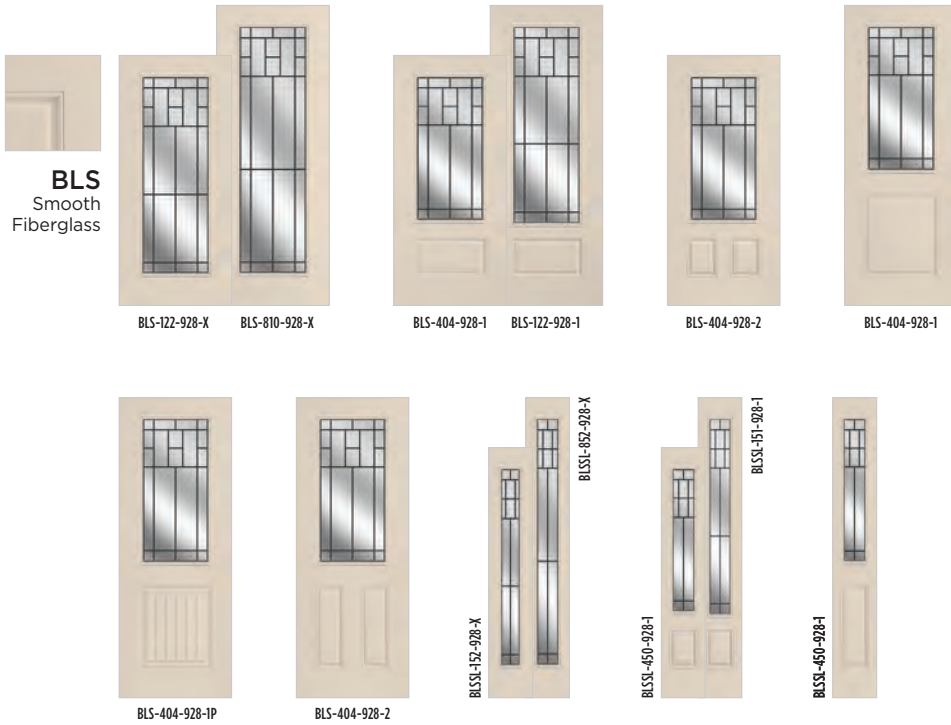

EXPO

IRON

CLASSIC

TEXTURES

LINEA

ESSENTIA

BELLEVILLE. SMOOTH DOORS

HD STEEL DOORS