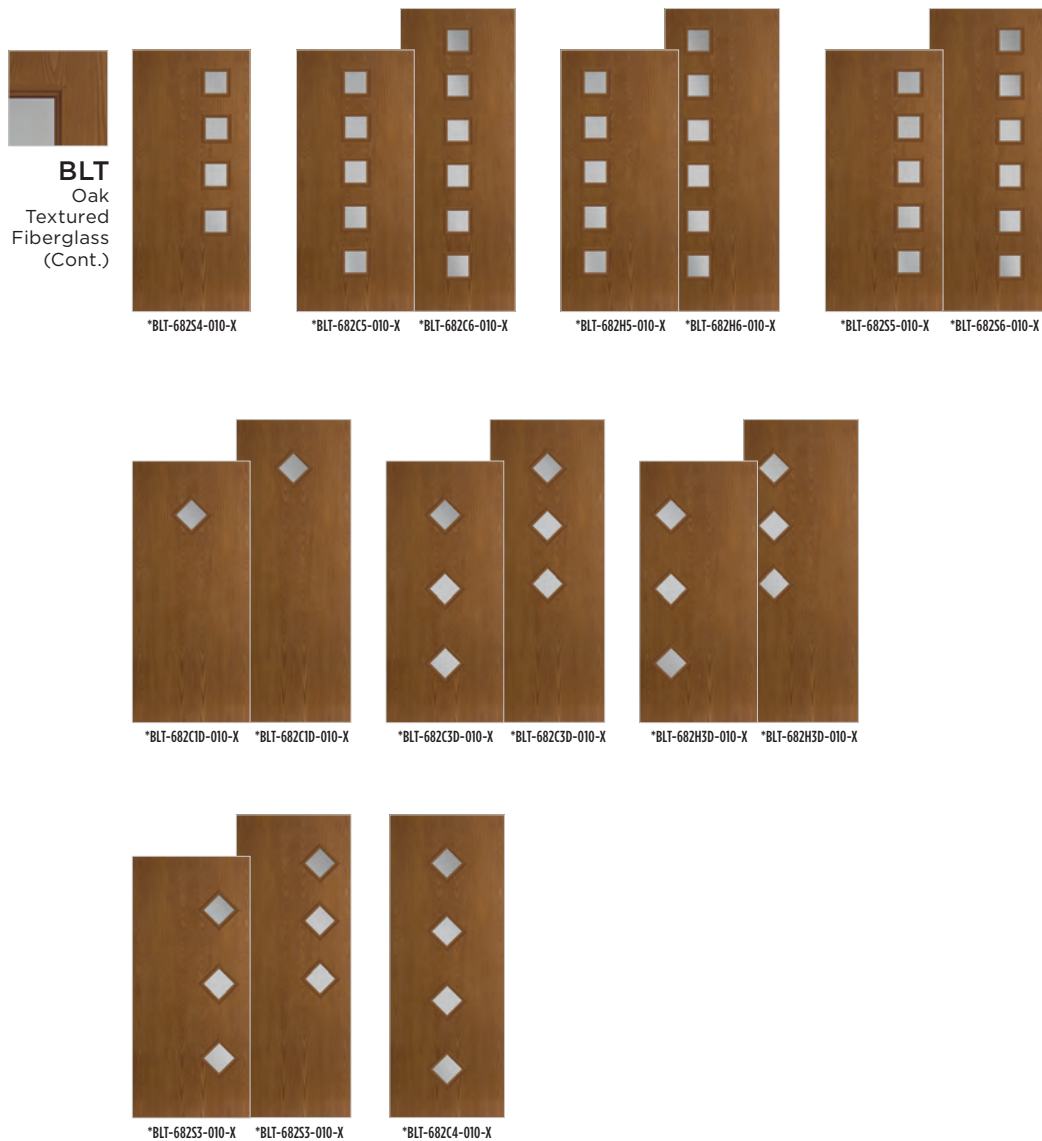

BELLEVILLE® OAK TEXTURED FIBERGLASS / SHOWN WITH CLEAR GLASS

	6'8"						8'0"											
Clear	682S5-010-X	682C5-010-X	682CID-010-X	682CSD-010-X	682H3D-010-X	682S3D-010-X	228C5-010-X	682CID-010-X	682CSD-010-X	682H3D-010-X	682S3D-010-X	682C4D-010-X	682H6-010-X	682S6-010-X	682C6-010-X	852H-010-X	852S-010-X	852C2-010-X
Chord	682S5-115-X	682C5-115-X	682CID-115-X	682CSD-115-X	682H3D-115-X	682S3D-115-X	228C5-115-X	682CID-115-X	682CSD-115-X	682H3D-115-X	682S3D-115-X	682C4D-115-X	682H6-115-X	682S6-115-X	682C6-115-X	852H-115-X	852S-115-X	852C2-115-X
Pear	682S5-116-X	682C5-116-X	682CID-116-X	682CSD-116-X	682H3D-116-X	682S3D-116-X	228C5-116-X	682CID-116-X	682CSD-116-X	682H3D-116-X	682S3D-116-X	682C4D-116-X	682H6-116-X	682S6-116-X	682C6-116-X	852H-116-X	852S-116-X	852C2-116-X
Quill	682S5-119-X	682C5-119-X	682CID-119-X	682CSD-119-X	682H3D-119-X	682S3D-119-X	228C5-119-X	682CID-119-X	682CSD-119-X	682H3D-119-X	682S3D-119-X	682C4D-119-X	682H6-119-X	682S6-119-X	682C6-119-X	852H-119-X	852S-119-X	852C2-119-X
Pearl	682S5-140-X	682C5-140-X	682CID-140-X	682CSD-140-X	682H3D-140-X	682S3D-140-X	228C5-140-X	682CID-140-X	682CSD-140-X	682H3D-140-X	682S3D-140-X	682C4D-140-X	682H6-140-X	682S6-140-X	682C6-140-X	852H-140-X	852S-140-X	852C2-140-X
Double Water	682S5-113-X	682C5-113-X	682CID-113-X	682CSD-113-X	682H3D-113-X	682S3D-113-X	228C5-113-X	682CID-113-X	682CSD-113-X	682H3D-113-X	682S3D-113-X	682C4D-113-X	682H6-113-X	682S6-113-X	682C6-113-X	852H-113-X	852S-113-X	852C2-113-X
BLT	•	•	•	•	•	•	•	•	•	•	•	•	•	•	•	•	•	•
BLS	•	•	•	•	•	•	•	•	•	•	•	•	•	•	•	•	•	•
MHD	•	•	•	•	•	•	•	•	•	•	•	•	•	•	•	•	•	•
SHD	•	•	•	•	•	•	•	•	•	•	•	•	•	•	•	•	•	•