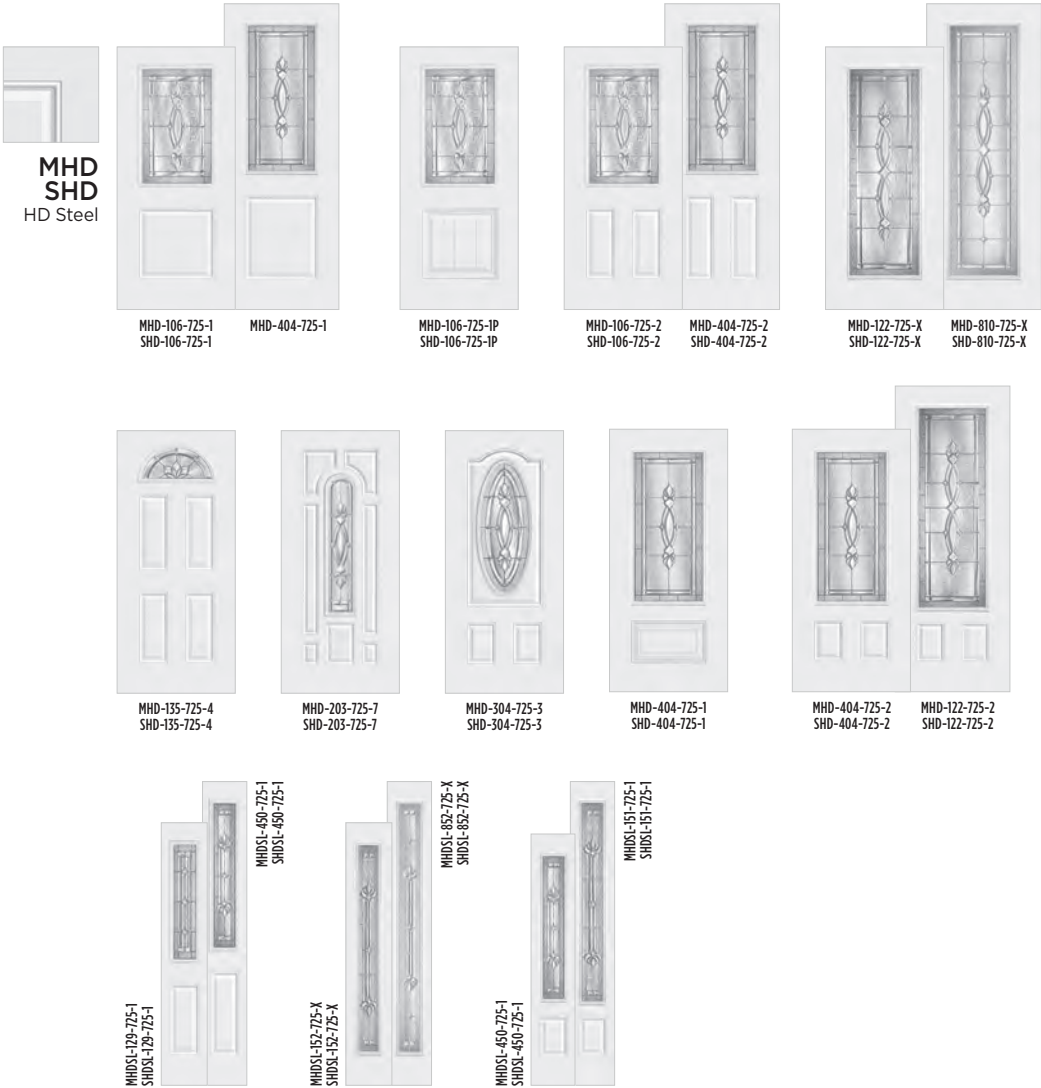

## BELLEVILLE. SMOOTH DOORS

EXPO

IRON

CLASSIC

TEXTURES

LINEA

ESSENTIA

HD STEEL DOORS