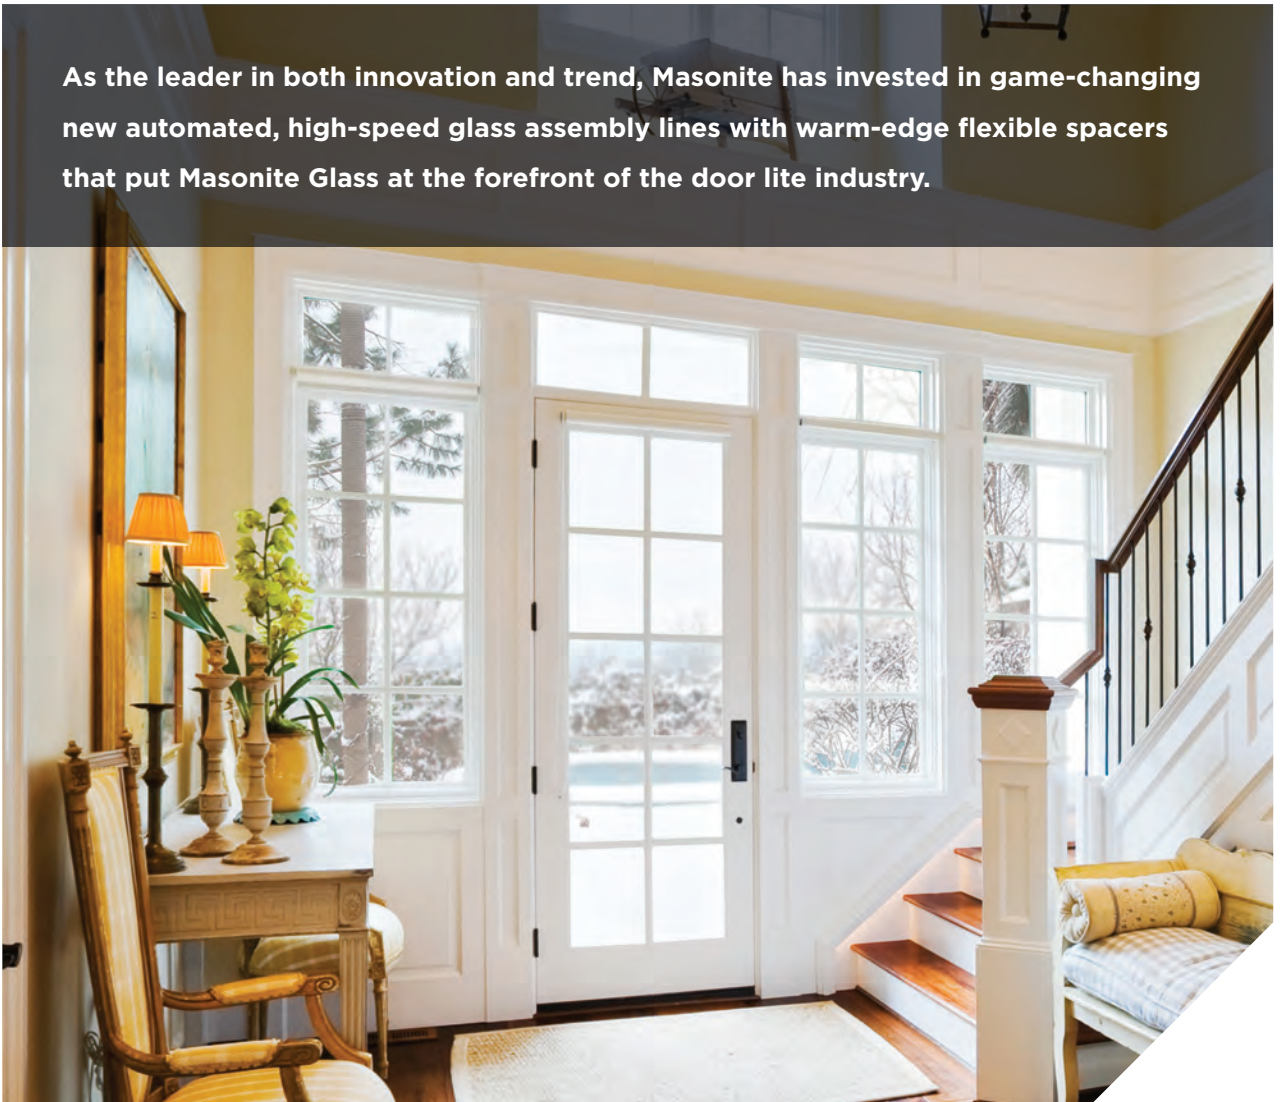

# **MASONITE GLASS** **More Light. More Comfort.** **Less Energy.**

As the leader in both innovation and trend, Masonite has invested in game-changing new automated, high-speed glass assembly lines with warm-edge flexible spacers that put Masonite Glass at the forefront of the door lite industry.