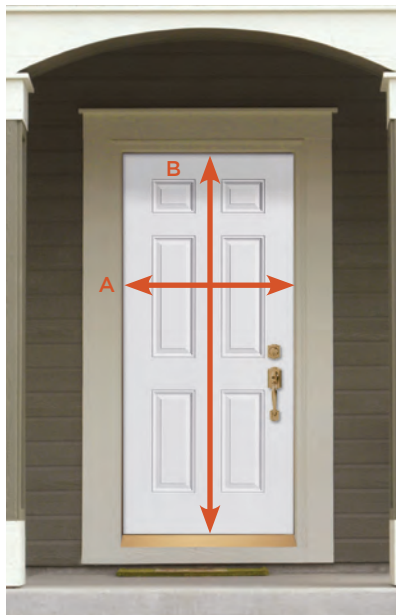

PATIO SYSTEMS ROUGH OPENINGS RETRO-FIT SIZE

	NOMINAL DOOR SIZE		DOOR UNIT ACTUAL SIZE		ROUGH OPENING SIZE (WOOD STUD)		OUTSIDE BRICKMOULD SIZE	
	WIDTH	HEIGHT	WIDTH	HEIGHT	WIDTH	HEIGHT*	WIDTH	HEIGHT*
DOUBLE (FRENCH)	5'0"	6'8"	59-1/4"	79-1/2"	60"	80"	61-3/4"	80-3/4"
	5'0"	8'0"	59-1/4"	95-1/2"	60"	96"	61-3/4"	96-3/4"
	6'0"	6'8"	71-1/4"	79-1/2"	72"	80"	73-3/4"	80-3/4"
	6'0"	8'0"	71-1/4"	95-1/2"	72"	96"	73-3/4"	96-3/4"
TRIPLE (FRENCH)	9'0"	6'8"	106-7/8"	79-1/2"	107-5/8"	80"	109-3/8"	80-3/4"
DOUBLE (CENTER-SWING)	5'0"	6'8"	59-3/4"	79-1/2"	60-1/2"	80"	62-1/4"	80-3/4"
	5'0"	8'0"	59-3/4"	95-1/2"	60-1/2"	96"	62-1/4"	96-3/4"
	6'0"	6'8"	71-3/4"	79-1/2"	72-1/2"	80"	74-1/4"	80-3/4"
	6'0"	8'0"	71-3/4"	95-1/2"	72-1/2"	96"	74-1/4"	96-3/4"
TRIPLE (CENTER-SWING)	9'0"	6'8"	107-1/4"	79-1/2"	108"	80"	109-3/4"	80-3/4"

How to Measure Your Door

STEPS 1 & 2

There is no 'industry standard' for door sizing, so follow these steps carefully. Measuring your door and determining your door handing is very important to ensure the best fit for your opening. For best results, have a professional measure your opening and get it installed.

STEP 1. Measure the width of your existing door slab.

This is the edge of one side of the door slab to the edge of the other side of the door slab. (A)

STEP 2. Measure the height of your existing door slab.

This is the top edge of the door slab to the bottom edge of the door slab. Do not include the sweep on the bottom of the door. (B)

STEP 3. Measure the jamb depth of your existing door.

This is the inside edge of the door jamb to the outside edge of the door jamb (area where hinges are). Do not include any trim in this measurement.

STEP 4. Determine the handing of your existing door.

- A) All handing must be done from the exterior of the door. Looking at your door from the outside, your door swings:
2. ☐ A - Into the house (inswing)
   - ☐ B - Out of the house (outswing)
- B) Looking at your door from the outside, your door knob is:
4. ☐ A - On the left side of the door
   - ☐ B - On the right side of the door
- C) Select the combination below to determine the proper handing of your door.
6. ☐ AA - Right-Hand Inswing
   - ☐ AB - Left-Hand Inswing
   - ☐ BA - Left-Hand Outswing
   - ☐ BB - Right-Hand Outswing

STEP 5. Final calculations of your existing door.

To find the estimated size of your existing unit, use the calculations below.

	FOR INSWING UNITS	FOR OUTSWING UNITS
WIDTH		
Measurement A		
Add for Jamb	1-3/4"	1-3/4"
Total Unit Width		
HEIGHT		
Measurement B		
Add for Head & Sill	2-1/2"	1-5/8"
Total Unit Height