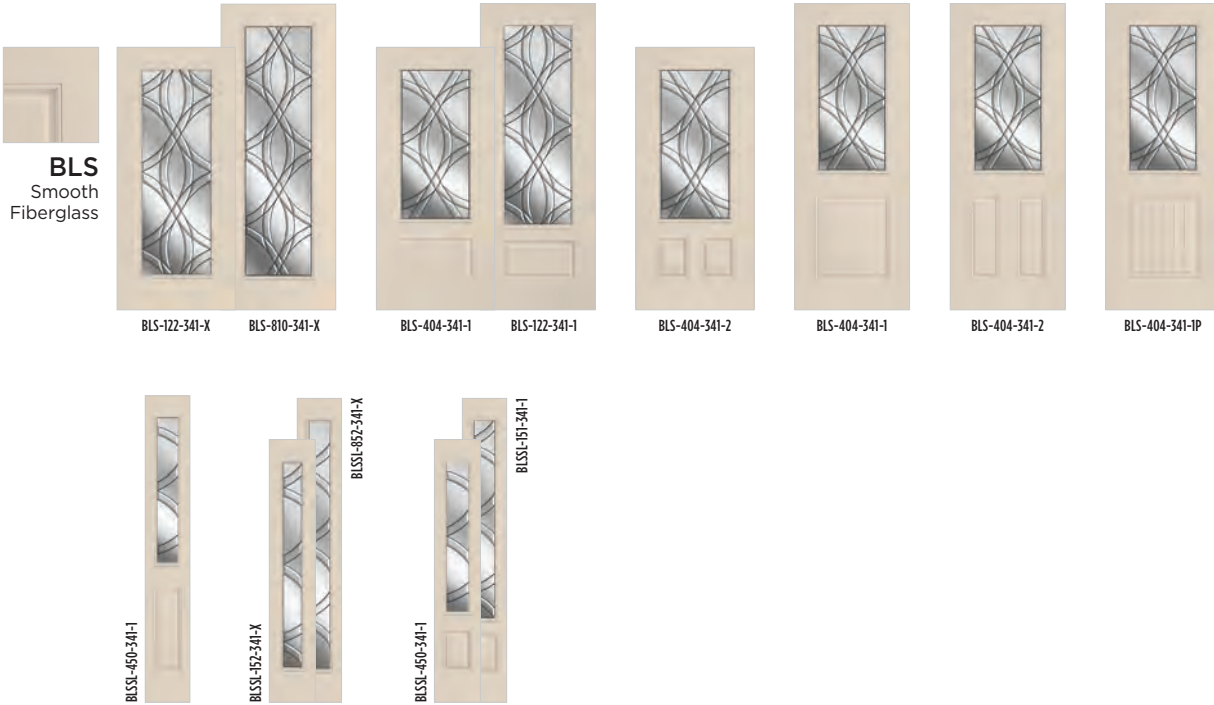

BELLEVILLE. SMOOTH DOORS

HD STEEL DOORS

One sidelite would need to be rotated 180° to get the "bookend look."

► NEW Belleville. Smooth with Cruz... Glass / Door BLS-122-661-X