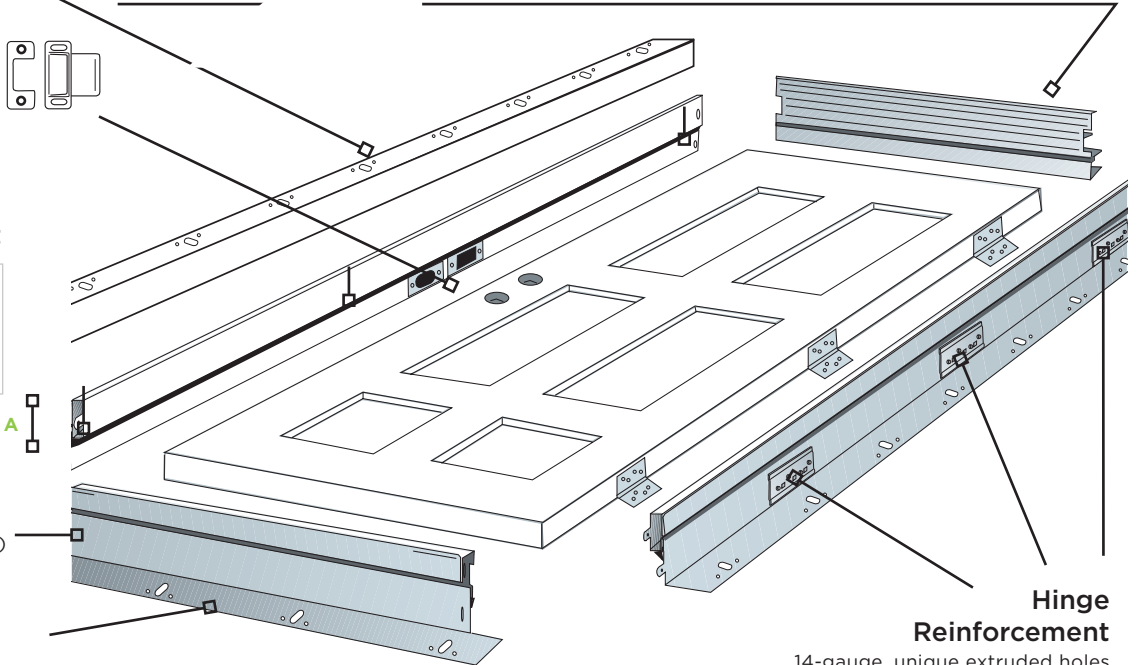

Primed White Galvanized Steel

Galvanized 20-gauge steel provides superior corrosion resistance, matches our Masonite HD bright white doors, and is an ideal surface for painting