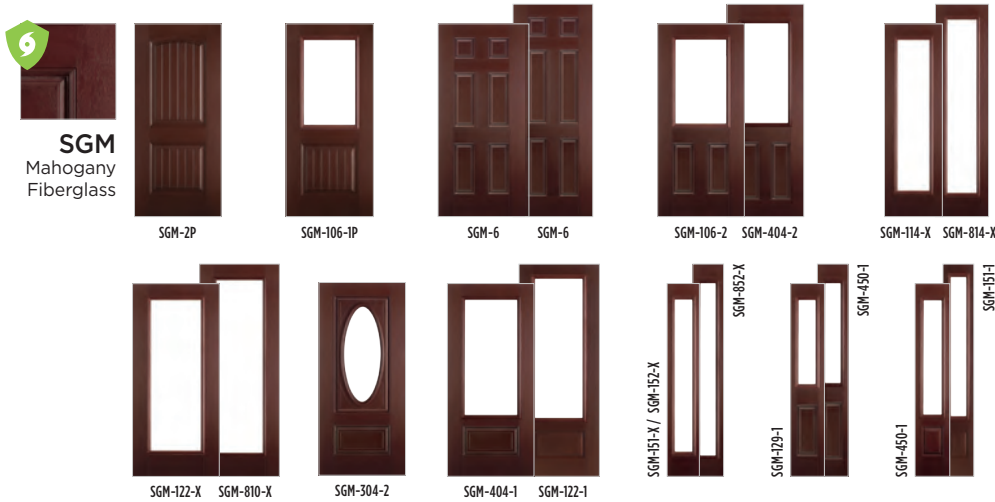

BELLEVILLE. TEXTURED DOORS

Series	Wind-Borne Debris		HVHZ	
	Opaque	Impact Glass	Opaque	Impact Glass
FIBERGLASS ENTRY DOORS				
Heritage Series™, Fiberglass (Fir Textured & Smooth)	•	•		
Storm Guard, Textured (Mahogany)	•	•	+	+
Storm Guard, Smooth	•	•	+	+
STEEL-EDGE STEEL ENTRY DOORS				
Storm Guard, Masonite, HD Steel	•	•	•	•

+ Requires a fiberglass door with CoreShield™ construction.