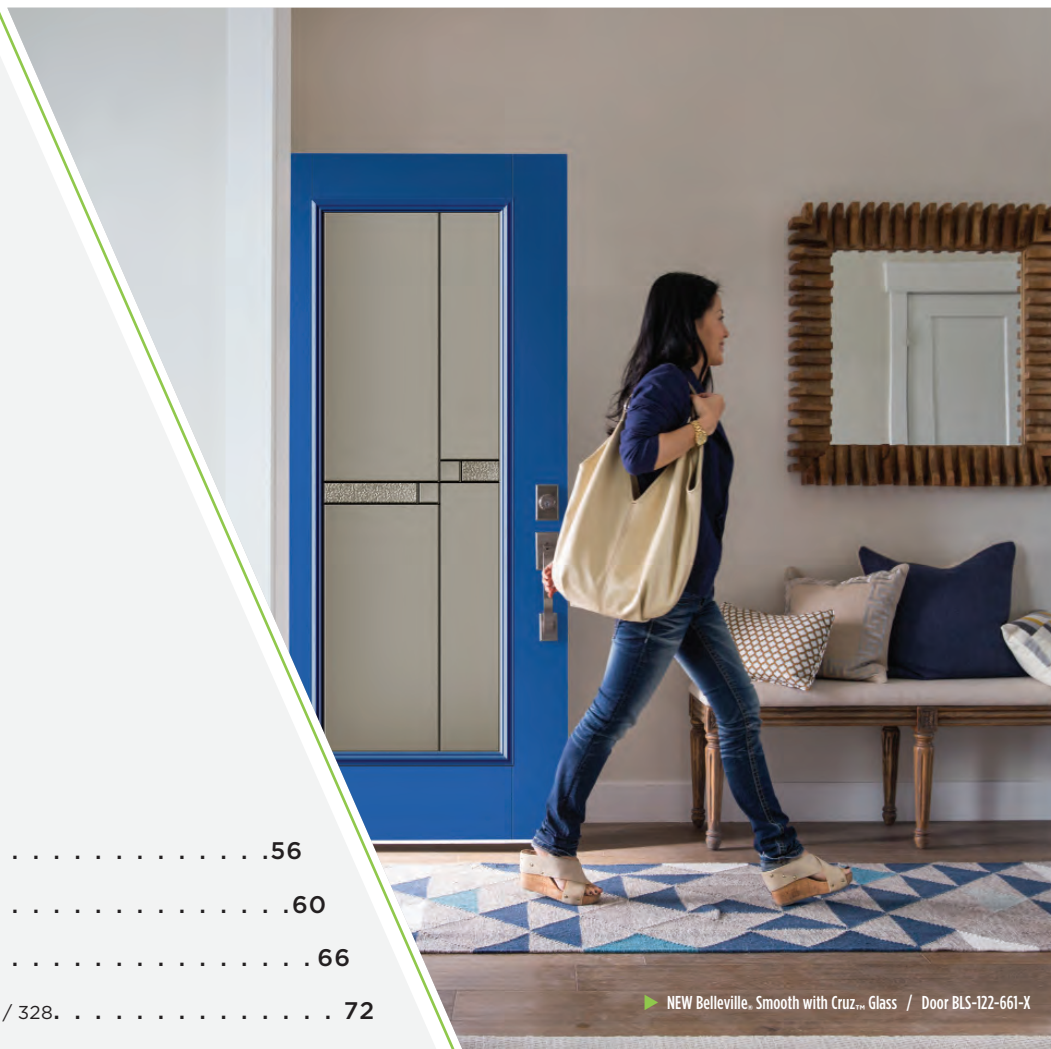

MASONITE EXPO®

► NEW Belleville. Smooth with Cruz™ Glass / Door BLS-122-661-X

	Chelsea, Glass 341.	.56
NEW	Cruz™ Glass 661	.60
	Cuzco, Glass 364	.66
	Element, Glass 327 / 328.	.72
NEW	Focus™ Glass 627	.78
	Frontier, Glass 312.	.84
	Kordella, Glass 686	.90
	Marco, Glass 331.	.96
	Naples, Glass 366	102
	Zavalla, Glass 537.	108

ARTISTIC
CONTEMPORARY
SLEEK