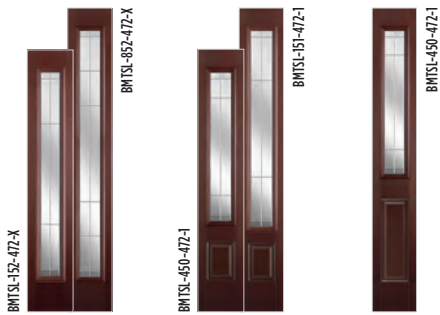

Sonnet Glass

BELLEVILLE, TEXTURED DOORS