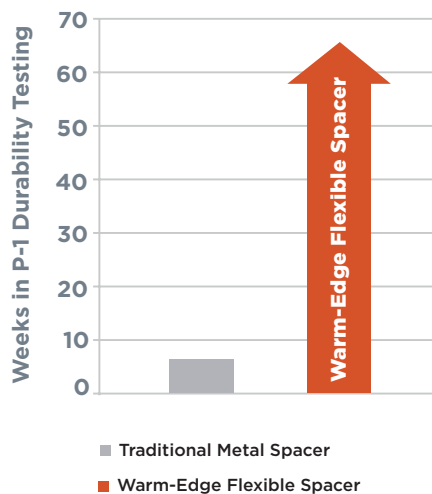

LONGER LASTING

Warm-Edge Flexible Spacers

Warm-edge flexible spacers feature a unique no-metal composite-laminating technology that provides superior durability and thermal performance in insulating glass units.