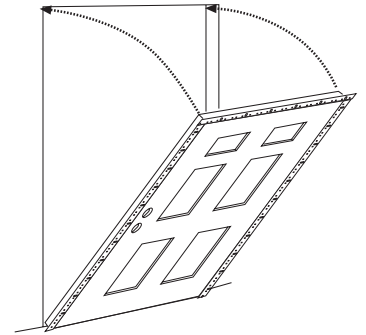

Fast-Frame.

ADJUSTABLE KERFED STEEL REPLACEMENT FRAMES

The Ultimate Adjustable Kerfed Steel Door Frame

Fast-Frame's advanced design adds a new dimension of flexibility and durability to Masonite's steel entry door line. Developed and manufactured exclusively for Masonite by Timely., Fast-Frame. features a full 1" of adjustability to accommodate almost any variation in wall construction. This easy-to-install, user-friendly, kerfed steel door frame system is applicable to a full range of residential and commercial applications with wood or steel stud construction. Timely's expertise in innovating and manufacturing steel door frame components is second to none. Fast-Frame. is engineered to meet the most stringent code requirements including structural, impact and 90-minute fire ratings.