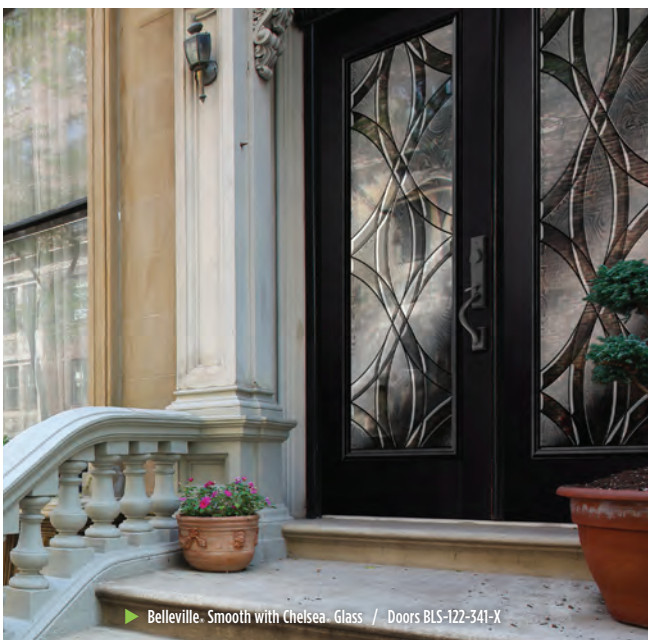

Chelsea. Glass

341 - AB
ANTIQUE BLACK CAMING