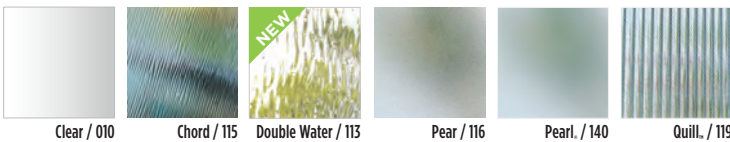

AVANTGUARD<sup>®</sup>

BARRINGTON<sup>®</sup>

VISTAGRANDE<sup>®</sup>

HERITAGE SERIES<sup>™</sup>

MODERN

PANELS

► Belleville. Oak Textured with Center Vertical Lite and Clear Glass Door BLT-151C-010-X

GLASS OPTIONS: