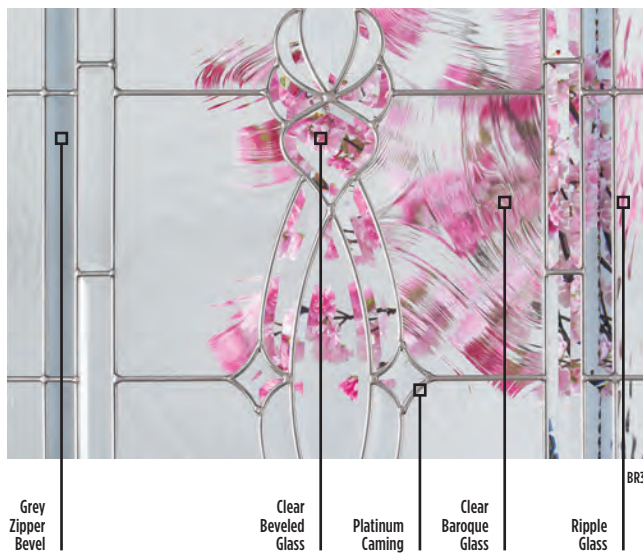

Barrington. Traditional Glass

BR4 - AB / BR3 - AB - P
ANTIQUE BLACK CAMING / PLATINUM CAMING

PRIVACY RATING

1	4	7	10
Least Obscure	▲	▲	Most Obscure