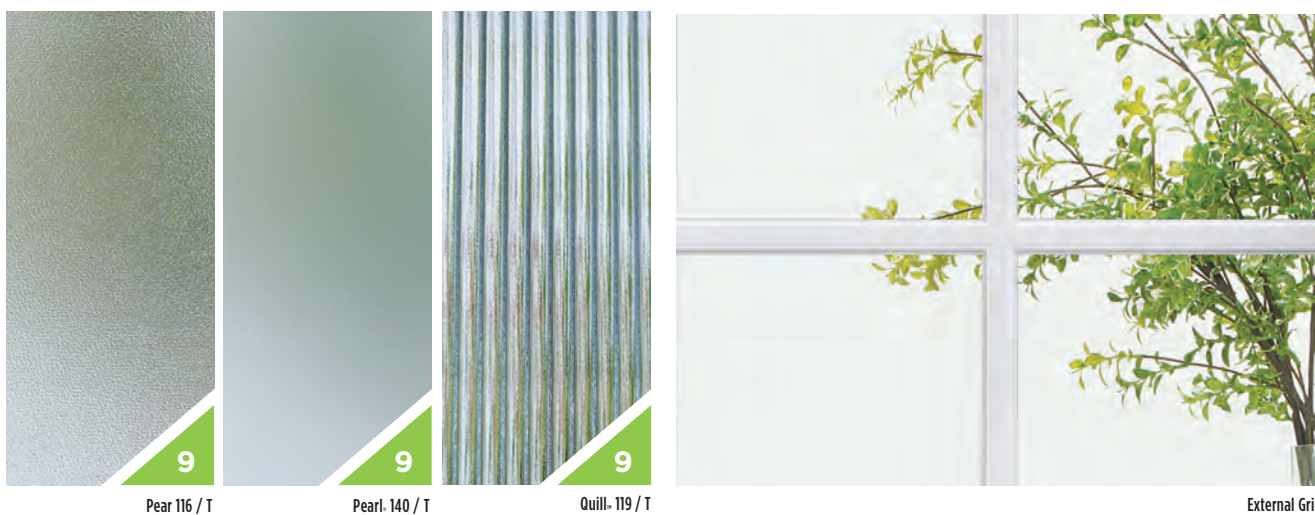

# Internal & External Grids

**INTERNAL GRID TYPES** (specify grid type when ordering)  
 All grid styles are not available in all lite sizes. Please call for availability.

**A**  
 White  
 Slimline  
 5/16"