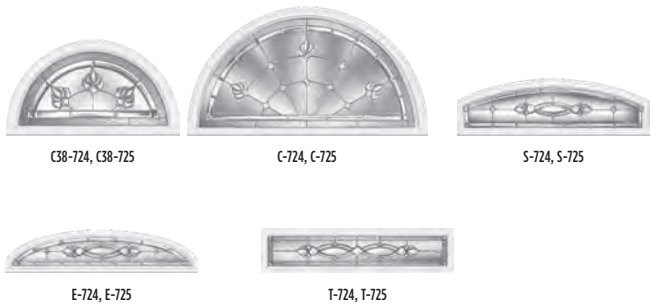

EXPO

IRON

CLASSIC

TEXTURES

LINEA

ESSENTIA

HD STEEL DOORS

TRANSOMS