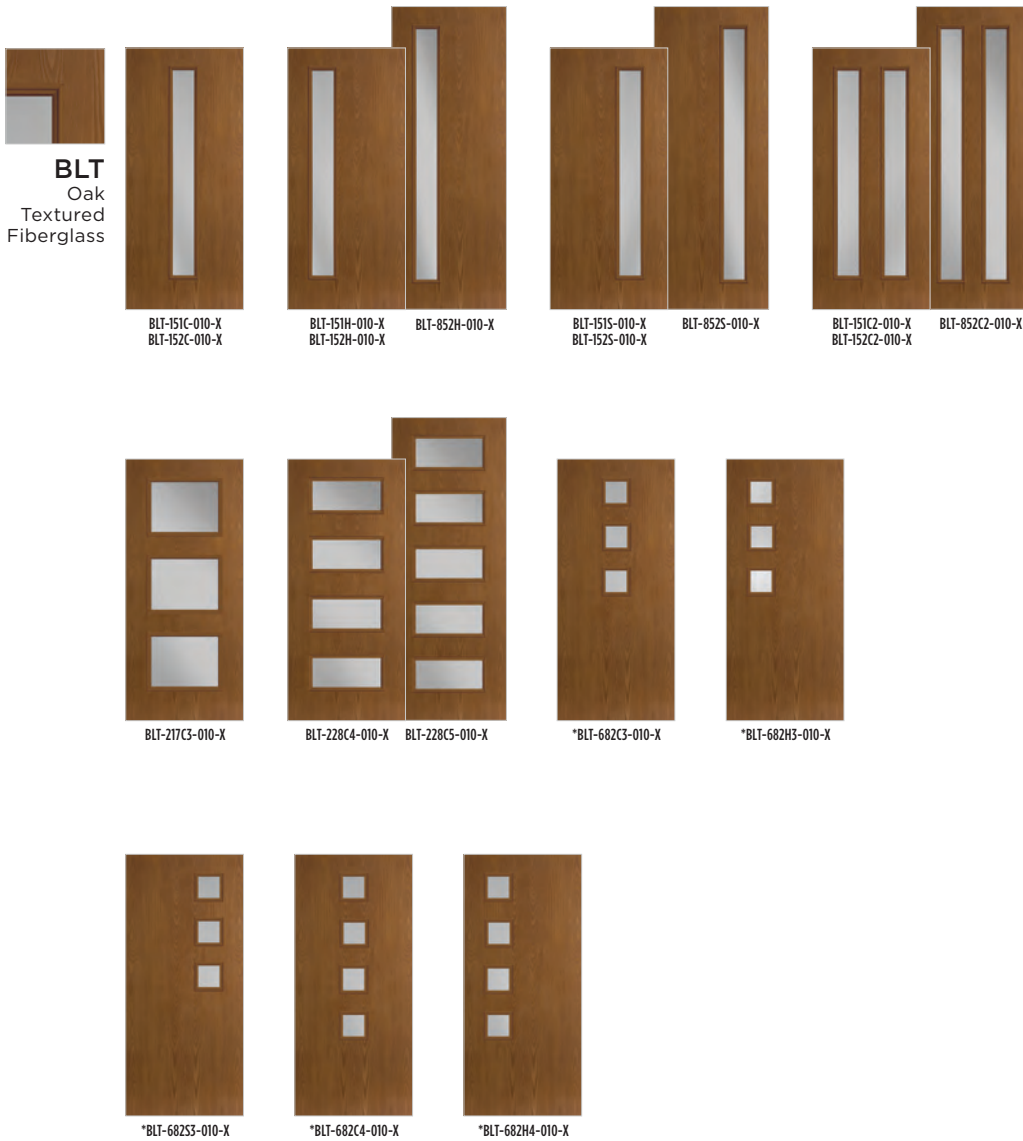

MODERN DOOR

BELLEVILLE, OAK TEXTURED FIBERGLASS / SHOWN WITH CLEAR GLASS

6'8"																	
Clear	151H-010-X	152H-010-X	151C-010-X	152C-010-X	151S-010-X	152S-010-X	151C2-010-X	152C2-010-X	217C3-010-X	228C4-010-X	682H3-010-X	682S3-010-X	682C3-010-X	682H4-010-X	682S4-010-X	682C4-010-X	682H5-010-X
Chord	151H-115-X	152H-115-X	151C-115-X	152C-115-X	151S-115-X	152S-115-X	151C2-115-X	152C2-115-X	217C3-115-X	228C4-115-X	682H3-115-X	682S3-115-X	682C3-115-X	682H4-115-X	682S4-115-X	682C4-115-X	682H5-115-X
Pearl	151H-116-X	152H-116-X	151C-116-X	152C-116-X	151S-116-X	152S-116-X	151C2-116-X	152C2-116-X	217C3-116-X	228C4-116-X	682H3-116-X	682S3-116-X	682C3-116-X	682H4-116-X	682S4-116-X	682C4-116-X	682H5-116-X
Quill	151H-119-X	152H-119-X	151C-119-X	152C-119-X	151S-119-X	152S-119-X	151C2-119-X	152C2-119-X	217C3-119-X	228C4-119-X	682H3-119-X	682S3-119-X	682C3-119-X	682H4-119-X	682S4-119-X	682C4-119-X	682H5-119-X
Pearl	151H-140-X	152H-140-X	151C-140-X	152C-140-X	151S-140-X	152S-140-X	151C2-140-X	152C2-140-X	217C3-140-X	228C4-140-X	682H3-140-X	682S3-140-X	682C3-140-X	682H4-140-X	682S4-140-X	682C4-140-X	682H5-140-X
Double Water	151H-113-X	152H-113-X	151C-113-X	152C-113-X	151S-113-X	152S-113-X	151C2-113-X	152C2-113-X	217C3-113-X	228C4-113-X	682H3-113-X	682S3-113-X	682C3-113-X	682H4-113-X	682S4-113-X	682C4-113-X	682H5-113-X
BLT	•	•	•	•	•	•	•	•	•	•	•	•	•	•	•	•	•
BLS	•	•	•	•	•	•	•	•	•	•	•	•	•	•	•	•	•
MHD	•	•	•	•	•	•	•	•	•	•	•	•	•	•	•	•	•
SHD	•	•	•	•	•	•	•	•	•	•	•	•	•	•	•	•	•