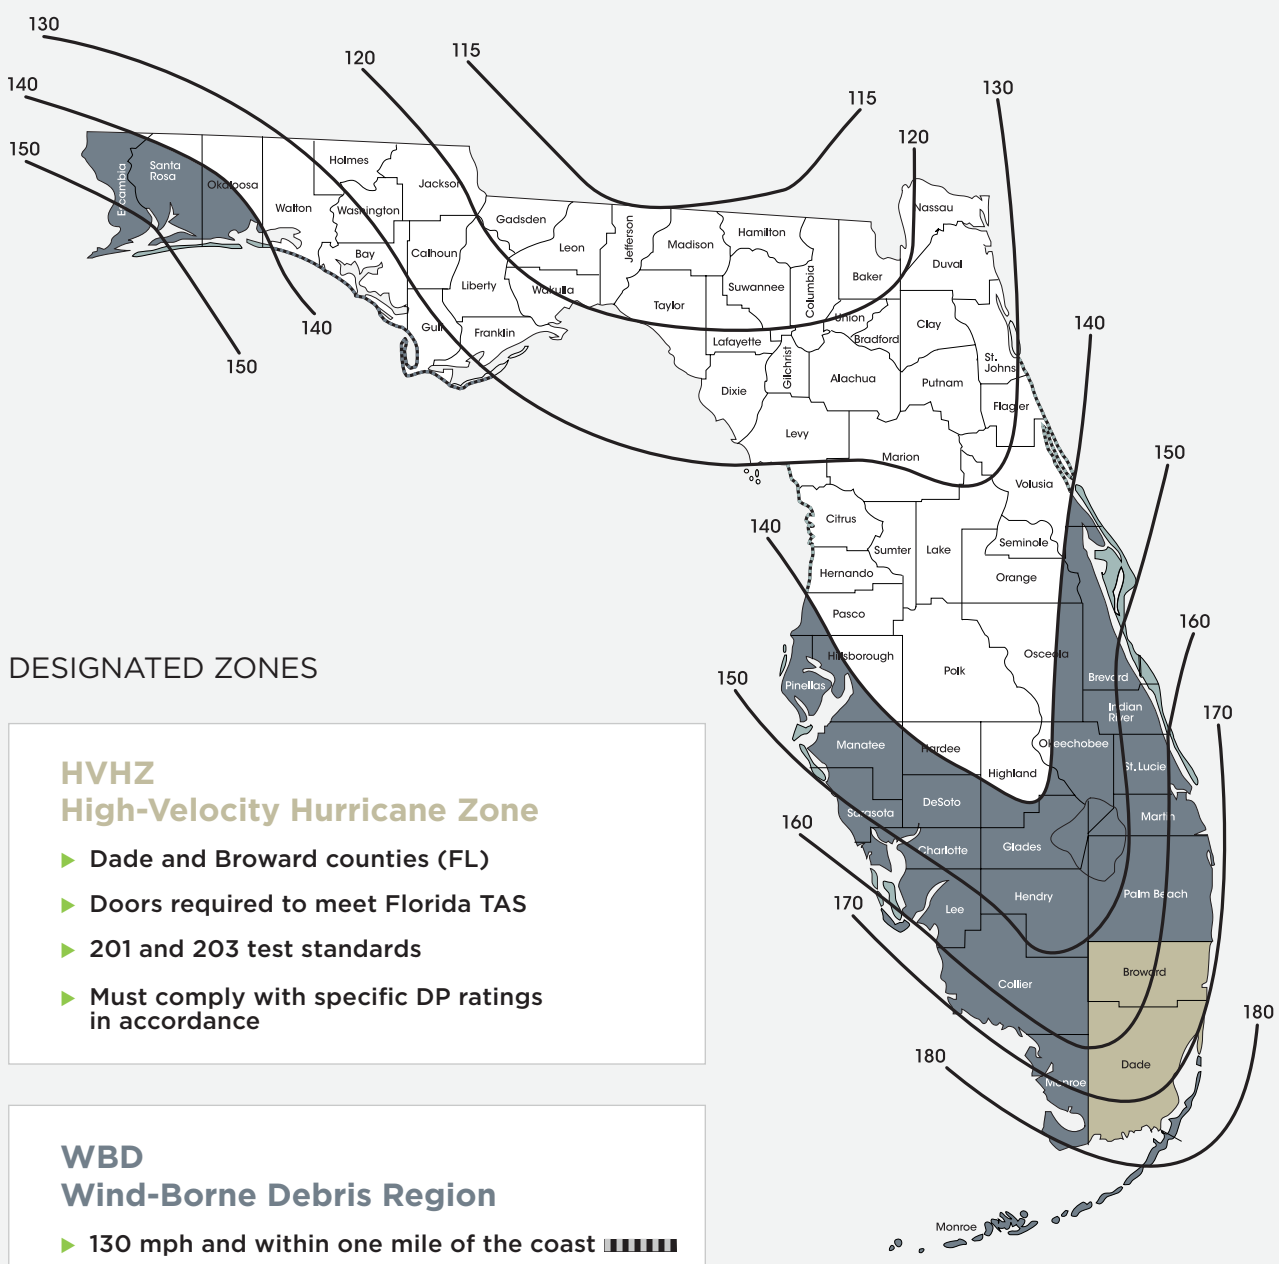

HURRICANE PRONE REGIONS

DESIGNATED ZONES

HVHZ
High-Velocity Hurricane Zone

- Dade and Broward counties (FL)
- Doors required to meet Florida TAS
- 201 and 203 test standards
- Must comply with specific DP ratings in accordance

WBD
Wind-Borne Debris Region

- 130 mph and within one mile of the coast
- Doors required to meet Florida ASTM
- E1886 and E1996 tests
- Designated areas where the basic wind speed is 140 mph or greater

Notes:

- Values are nominal design 3-second gust wind speeds in miles per hour (m/s) at 33 ft. (10m) above ground for Exposure C category.
- Linear interpolation between contours is permitted.
- Islands and coastal areas outside the last contour shall use the last wind speed contour of the coastal area.
- Mountainous terrain, gorges, ocean promontories and special wind regions shall be examined for unusual wind conditions.
- Wind speeds correspond to approximately a 7% probability of exceedance in 50 years (Annual Exceedance Probability = 0.00143, MRI = 700 years).