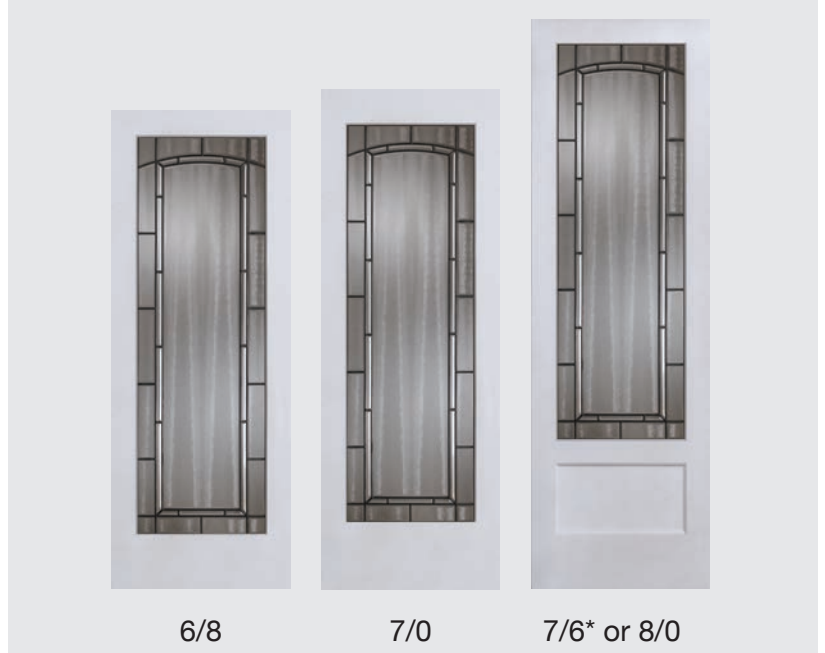

6/8

7/0

7/6* or 8/0