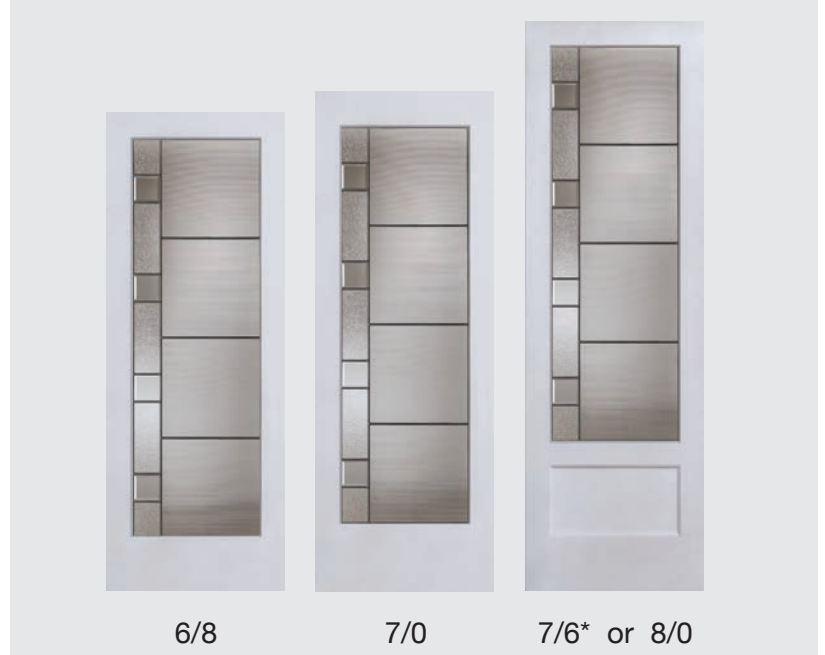

(Patina) Available in Patina & Zinc PRIVACY 7

* Not shown