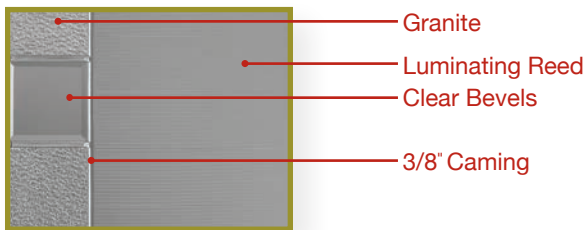

(Patina) Available in Patina & Zinc PRIVACY 7

* Not shown