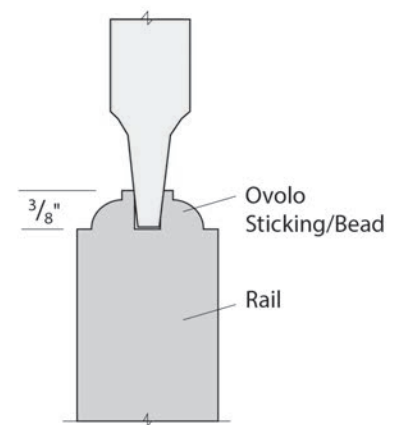

Single Hip

1 1/4" Panel