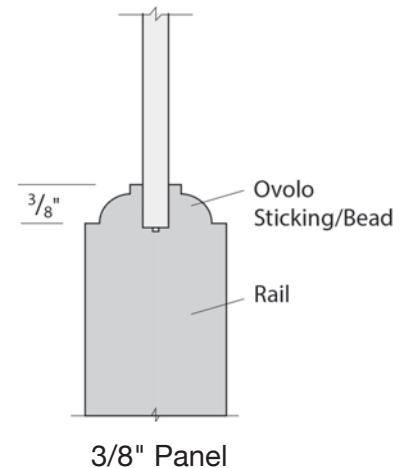

We added a decorative Ovolo Bead to our Flat Panel Doors. This bead is manufactured with precision, no nail holes, and consistent reveals at every edge.

Doors available in 1-3/8" thickness and 6/8, 7/0, and 8/0 heights. See our sizing chart on Page 34-35 for more details or contact your local Trimlite location.

1401 Ovolo Sticking/Bead
(Sticking/bead is fixed, clamp glazed)