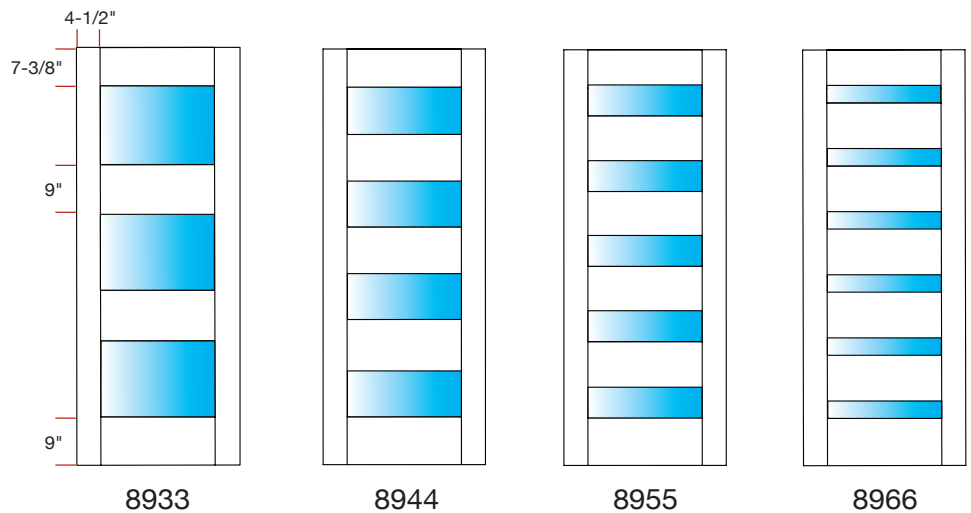

1/2" panels are available on 1-3/8" doors or 3/4" panels on 1-3/4" doors. Custom glass options are listed on Page 10. See our sizing chart on Page 34-35 for more details.

8900 Shaker Series 6/8 1-3/8"

8488 with VG Fir Panels