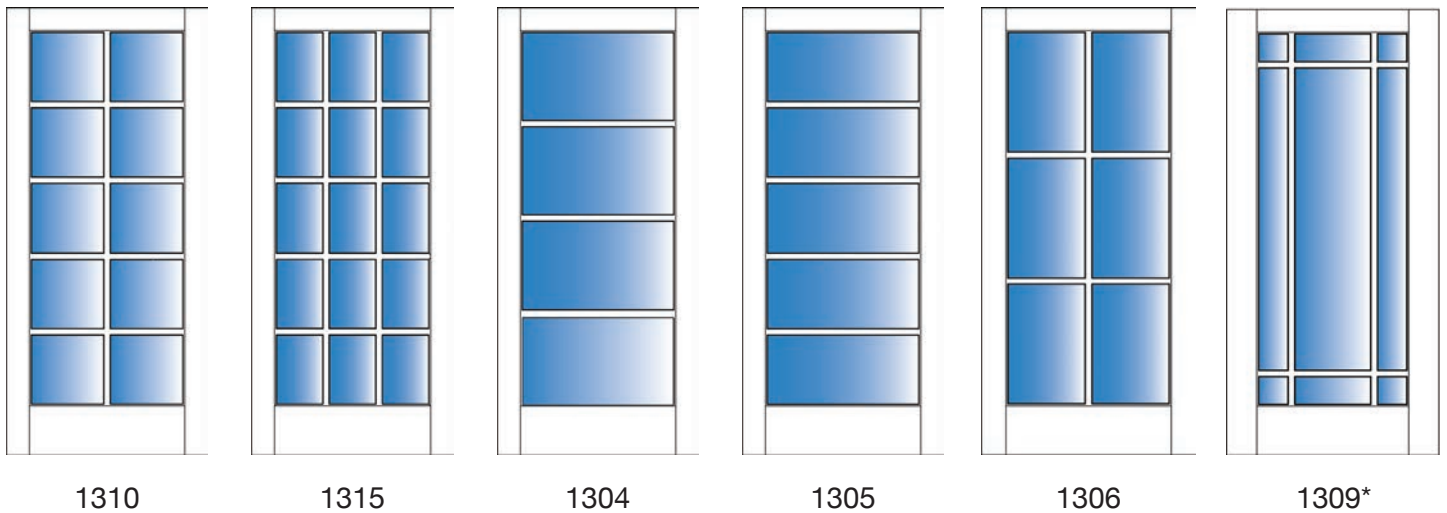

Lite Options

Mullion Configurations

*not available in 8/0 height.