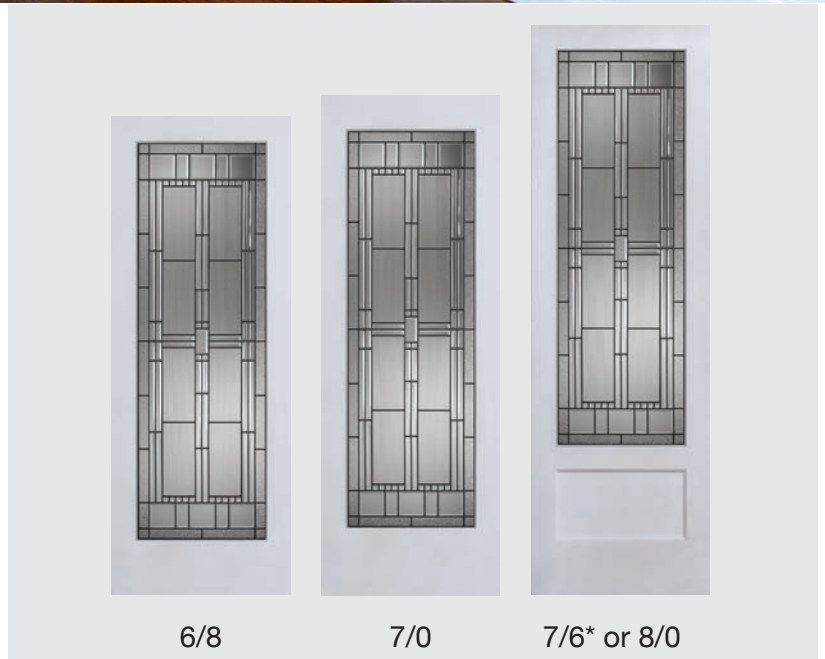

6/8

7/0

7/6* or 8/0

* Not shown