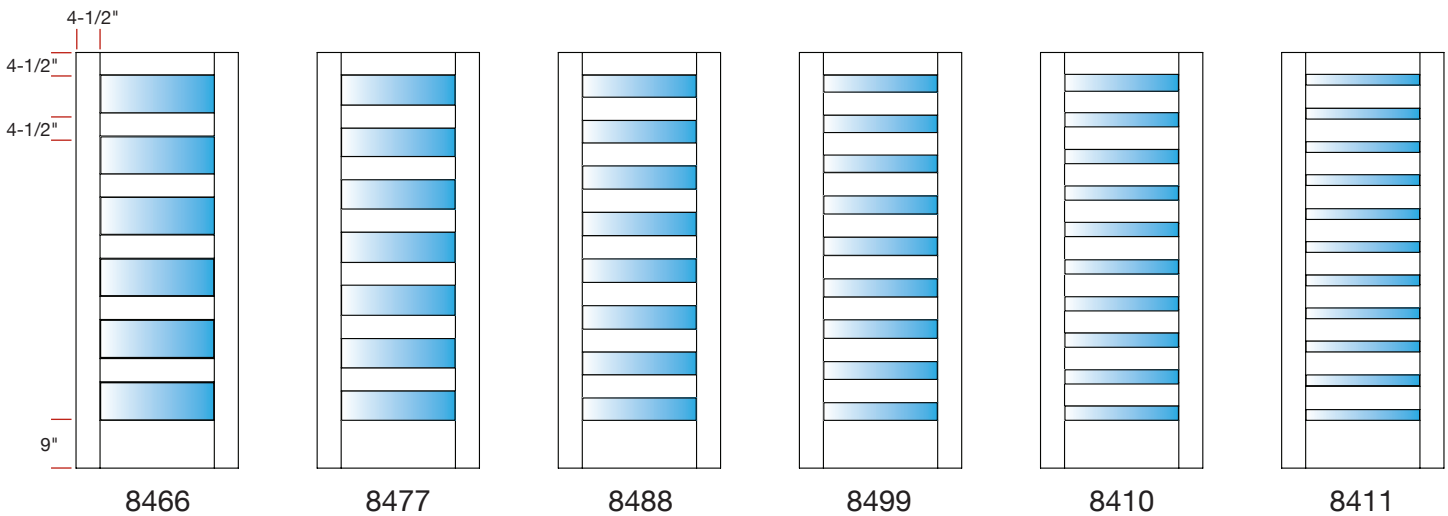

8400 Shaker Series 6/8 1-3/8"