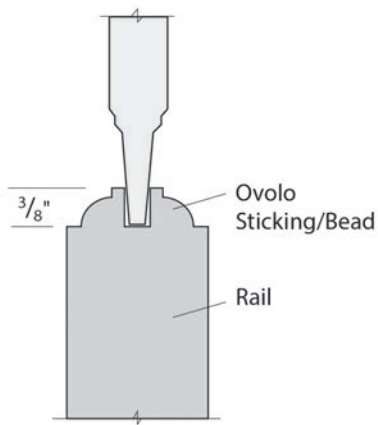

Double Hip

3/4" Panel