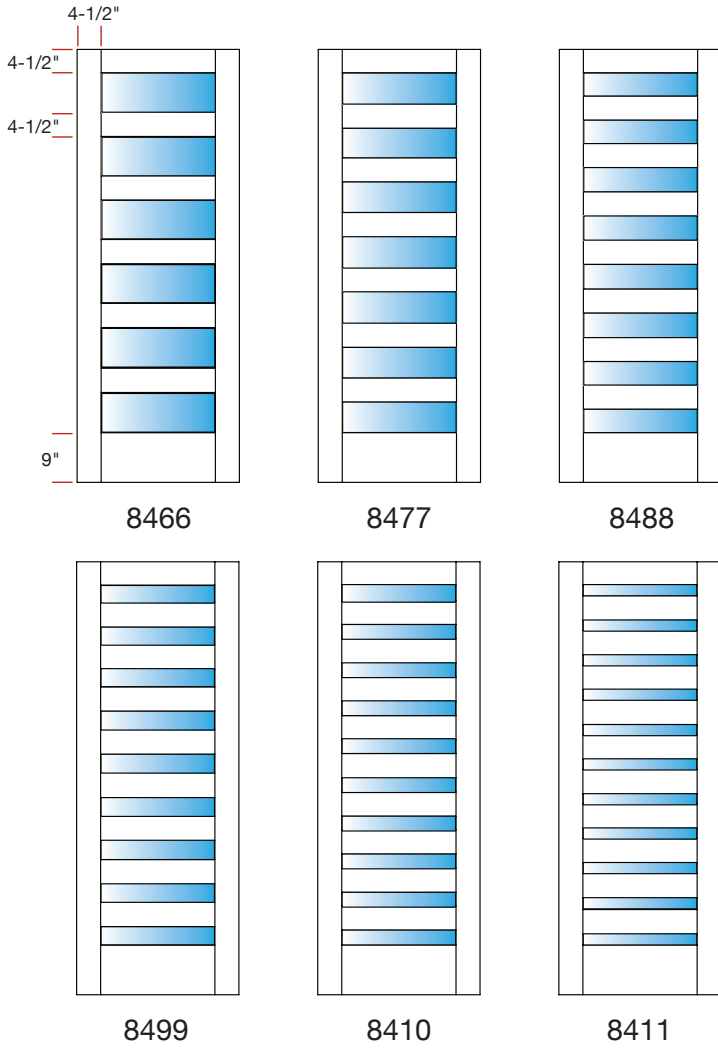

8400 Shaker Series