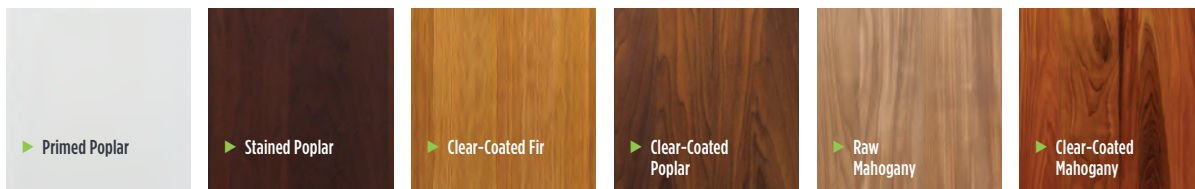

Performance Options

TORREFIED

PREMIUM EXTERIOR WOOD DOORS

Unlimited Possibilities. Unlimited Designs.

The Torrefied Series is available in each of Lemieux's 10,000+ design options - and our 4/0 maximum widths and 8/0 heights are fully guaranteed, with available matching exterior jambs, brickmoulding and T-astragals.

A 20-Year Warranty That's as Durable as Time

Every Torrefied Series exterior wood door carries a 20-year guarantee against warping, twisting, rotting or delamination.

Resists Warping, Twisting, Rotting, & Delamination.

Tested to The Extreme

We stop at nothing to design a better door. In fact, we have been subjecting our test doors to a daily deluge of abuse since October 2010 - and we're still waiting for the twisting, warping or rotting to show.

It's Over With Overhangs

This may be the first time a door of comparable quality can be installed without the usual overhang requirements. A door built to face up to the elements; direct sunlight and extreme heat and cold. What's more it can be stained or painted in dark tints. For the 20-year warranty to be honored, all six sides of the door must be sealed and maintained.

Chemical Free Technology

Torrefication is an all-natural green process whereby wood is heated over time in order to eliminate its tendency to rot. It also makes wood far more structurally stable, and highly resistant to heat, cold, and moisture.