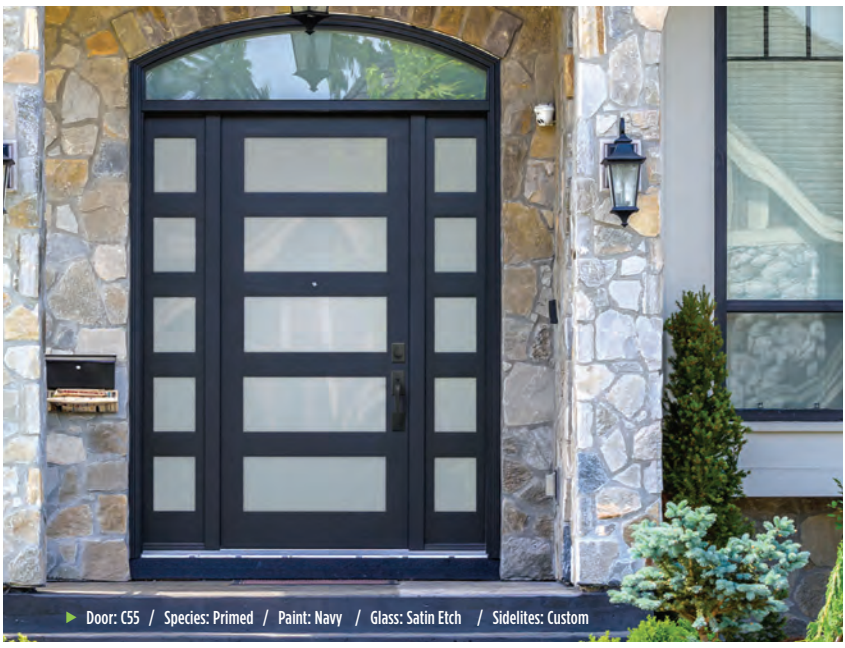

Sidelites & Transoms

SIDELITES

1601	1602	1603	1604	1701	1702	1704	1705	1706	1709	1743	1761	1762	1801	1804	1843

TRANSOMS

T11	T31	T32	T33	T51	T62