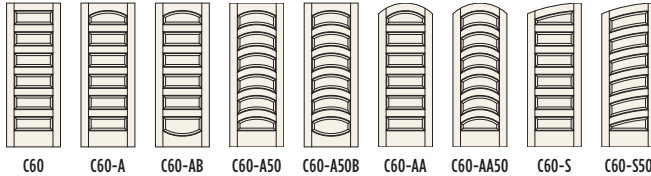

6 PANEL HORIZONTAL

C60 C60-A C60-AB C60-A50 C60-A50B C60-AA C60-AA50 C60-S C60-S50