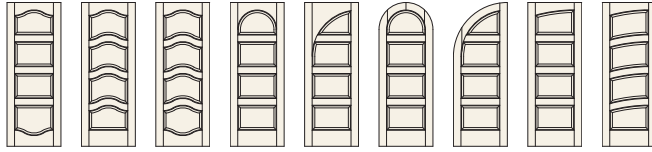

C40 C40-A C40-AB C40-A30 C40-A30B C40-AA C40-AA30 C40-S C40-S30 C40-CL

C40-CLB C40-CL35 C40-CL35B C40-R C40-HR C40-RT C40-HRT C40-HA C40-HA30