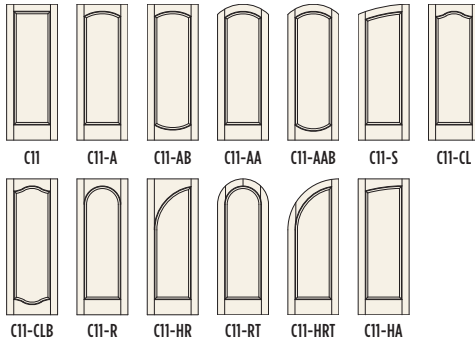

1 PANEL

C11 C11-A C11-AB C11-AA C11-AAB C11-S C11-CL
C11-CLB C11-R C11-HR C11-RT C11-HRT C11-HA