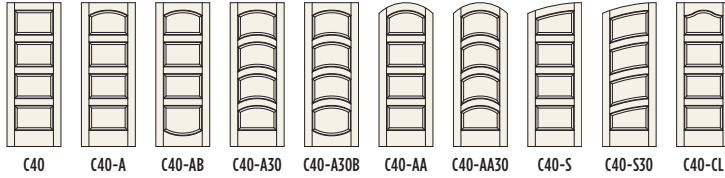

4 PANEL EQUAL