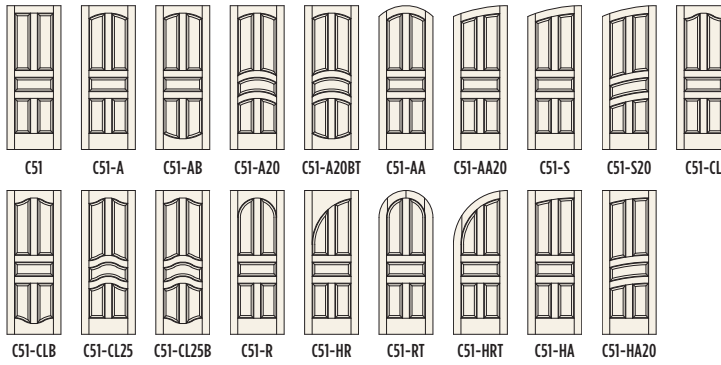

5 PANEL TRADITIONAL

C52 PINE