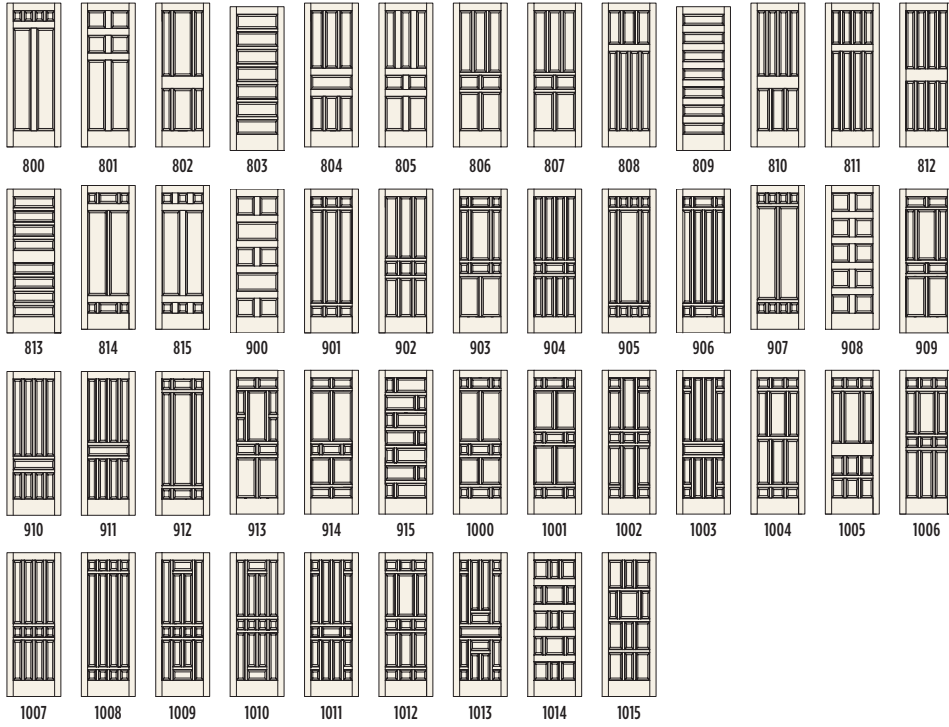

OTHER DESIGNS