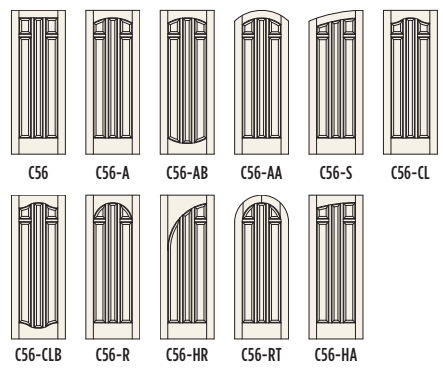

5 PANEL ALTERNATE 4

C57 POPLAR