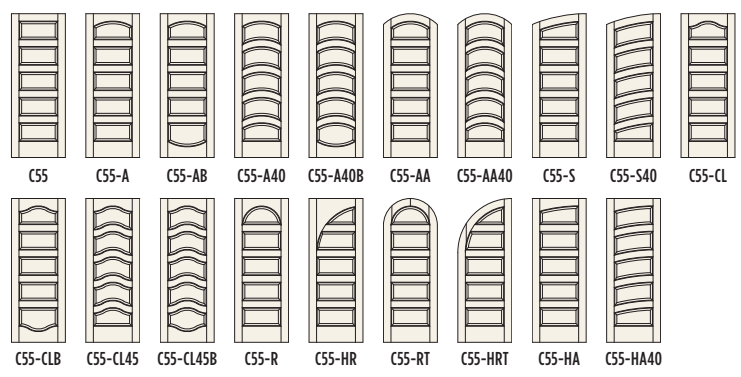

## 5 PANEL ALTERNATE 3

C55 FIR

5 PANEL HORIZONTAL

C56 CHERRY

5 PANEL ALTERNATE 4

C57 POPLAR

5 PANEL ALTERNATE 5

Door: C60 / Species: Fir / Stain: Fruitwood Medium