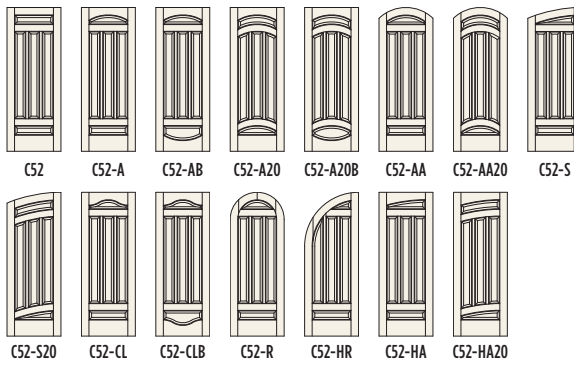

5 PANEL ALTERNATE 1

C53 RED OAK