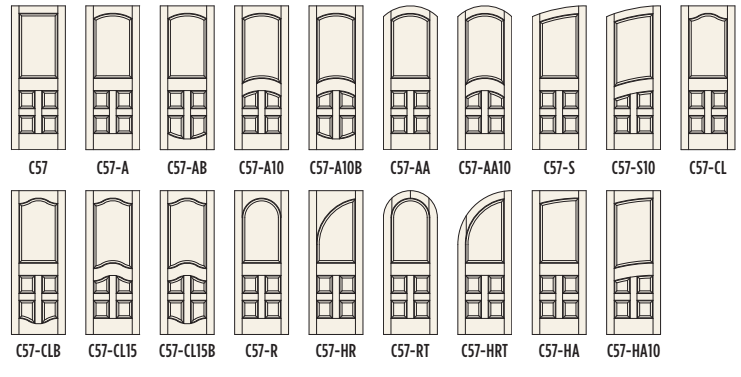

## 5 PANEL ALTERNATE 3

C55 FIR

5 PANEL HORIZONTAL

C56 CHERRY

5 PANEL ALTERNATE 4

C57 POPLAR

5 PANEL ALTERNATE 5

Door: C60 / Species: Fir / Stain: Fruitwood Medium