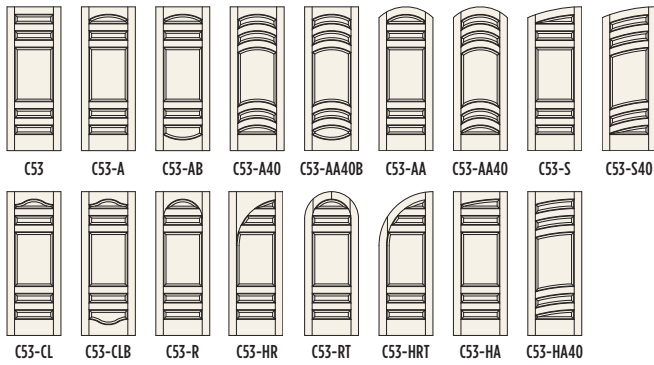

5 PANEL ALTERNATE 2

C54 MAHOGANY